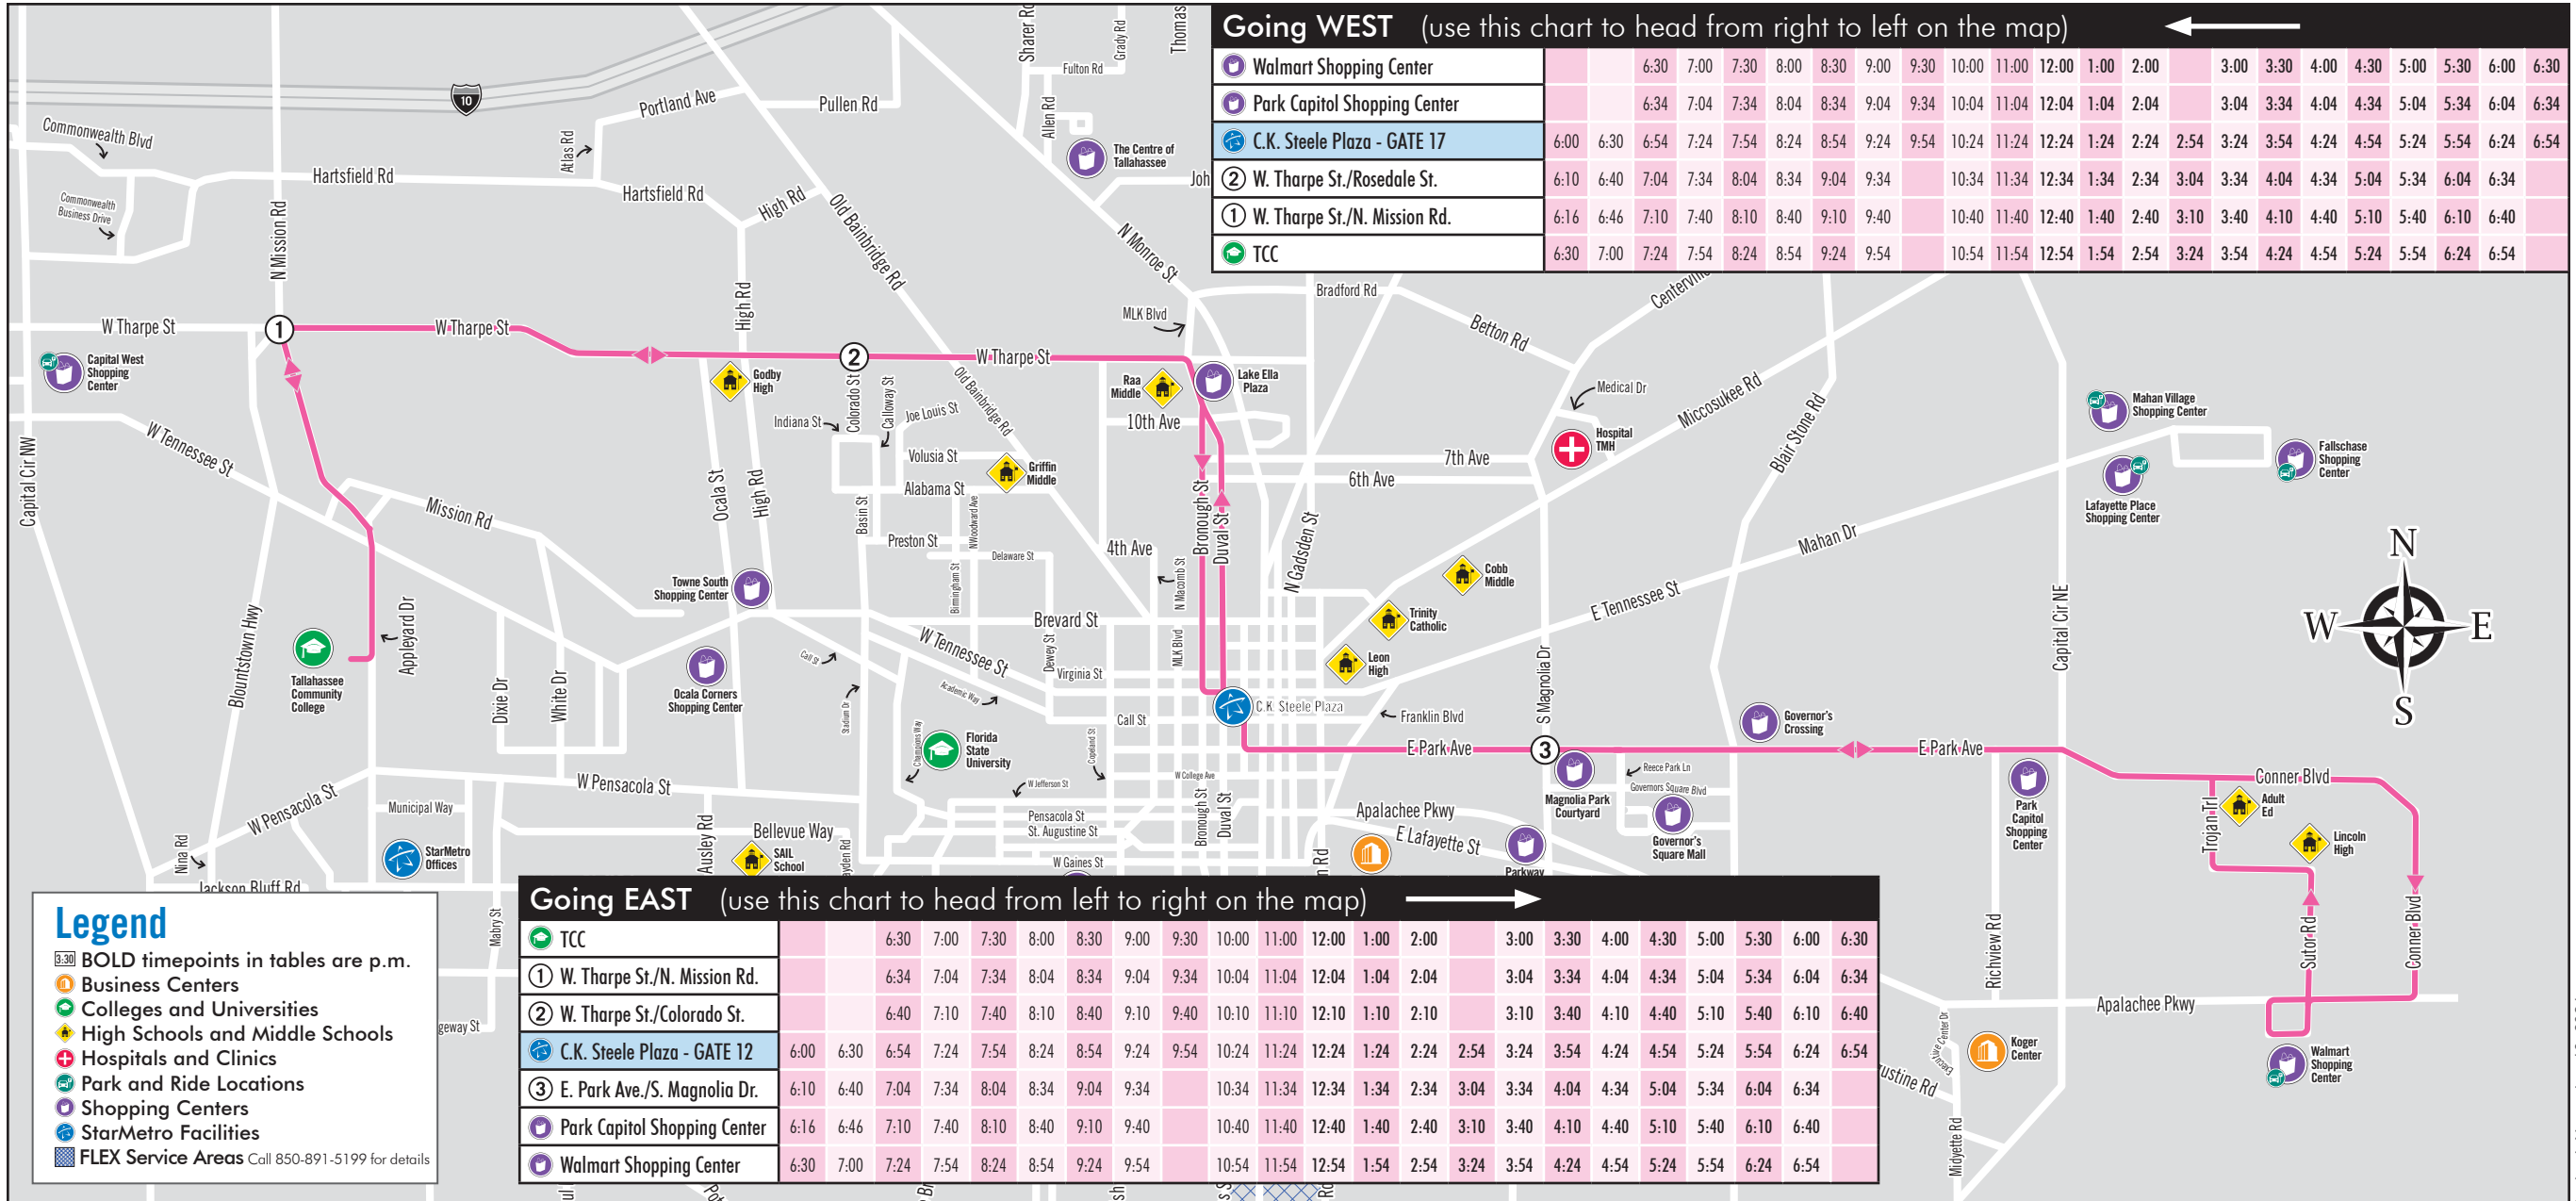

E Evergreen Route (Mon-Fri)

TCC, Tharpe St., C.K. Steele Plaza, Park Ave., Walmart Shopping Center

Monday - Friday (6 a.m. - 7:30 p.m.) | Bus comes every: **30 min (60 min off-peak, 10 a.m. - 2 p.m.)**

Legend

- 3:30** BOLD timepoints in tables are p.m.
- Business Centers
- Colleges and Universities
- High Schools and Middle Schools
- Hospitals and Clinics
- Park and Ride Locations
- Shopping Centers
- StarMetro Facilities
- FLEX Service Areas Call 850-891-5199 for details