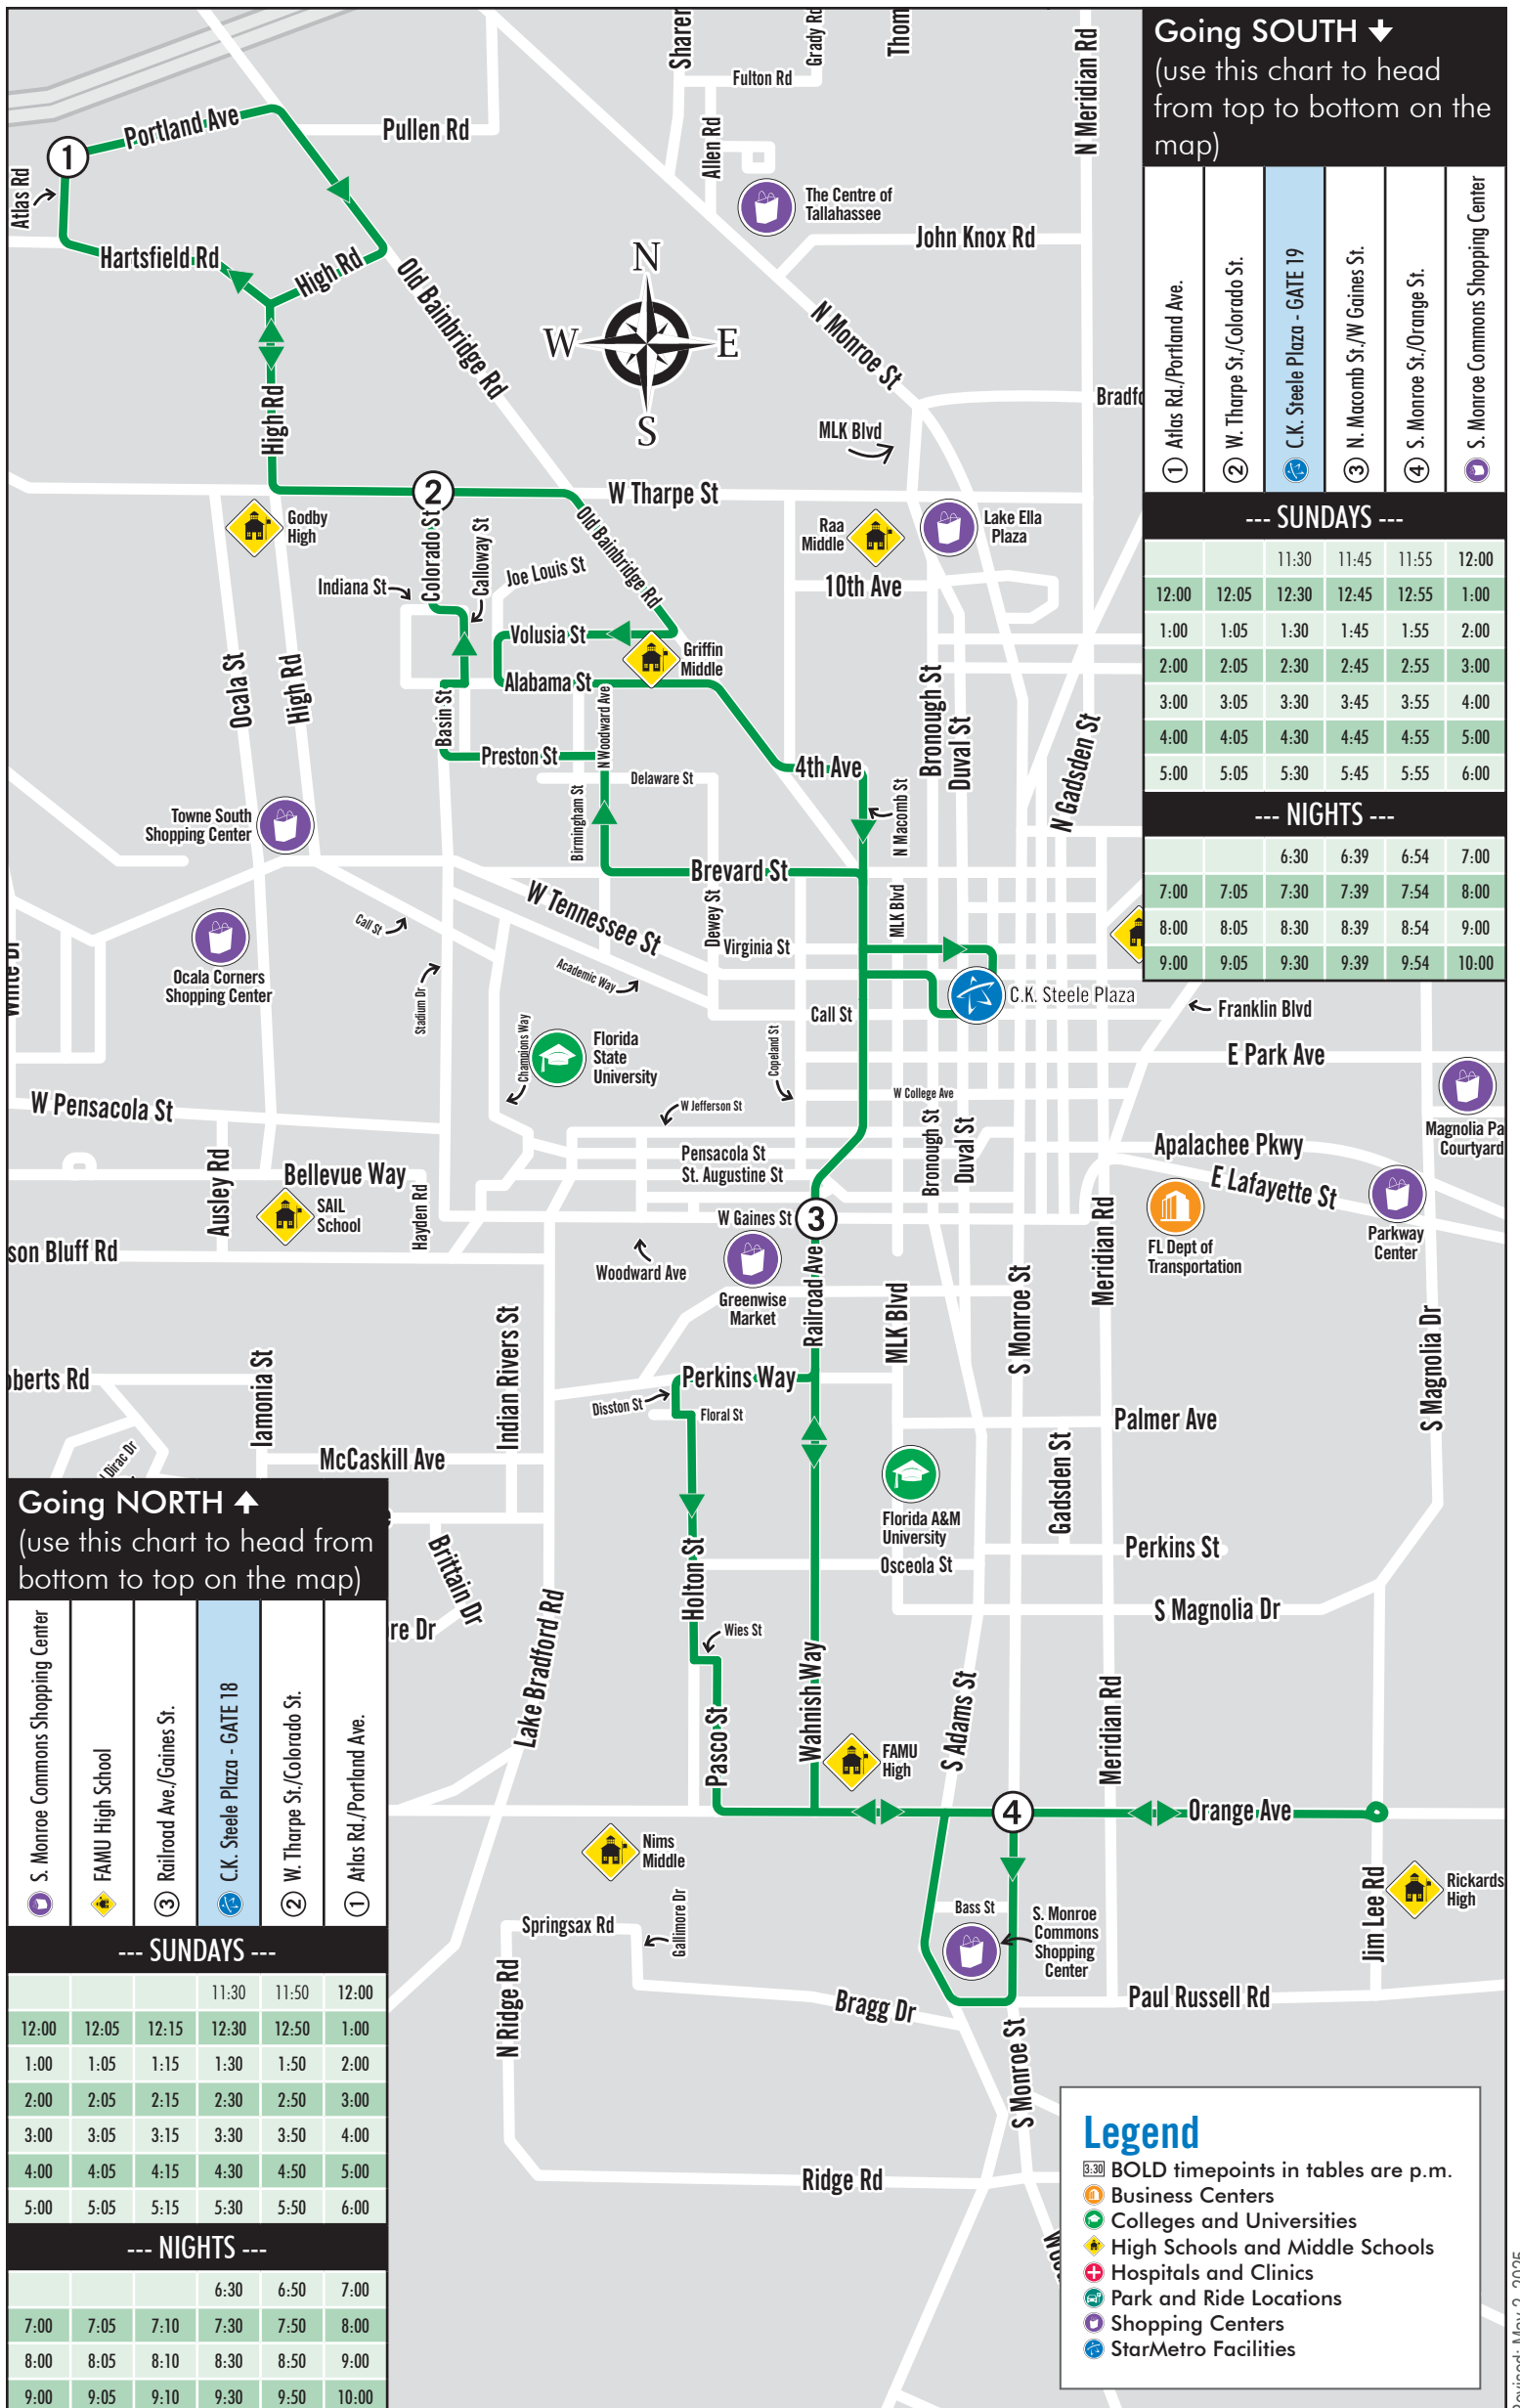

5

Route 5 Sundays & Nights (Mon-Sat)

Frenchtown, C.K. Steele Plaza, Bond Community, South City

Sunday (11:30 a.m. - 6 p.m.) & Nights (6:30 - 10 p.m.) | Bus comes every: **60 min**

Going SOUTH ↓
(use this chart to head from top to bottom on the map)

- ① Atlas Rd./Portland Ave.
- ② W. Tharpe St./Colorado St.
- ③ C.K. Steele Plaza - GATE 19
- ④ N. Macomb St./W Gaines St.
- ⑤ S. Monroe St./Orange St.
- ⑥ S. Monroe Commons Shopping Center

--- SUNDAYS ---

--- NIGHTS ---

			6:30	6:39	6:54	7:00
7:00	7:05	7:30	7:39	7:54	8:00	
8:00	8:05	8:30	8:39	8:54	9:00	
9:00	9:05	9:30	9:39	9:54	10:00	

Going NORTH ↑
(use this chart to head from bottom to top on the map)

- ⑥ S. Monroe Commons Shopping Center
- ⑤ FAMU High School
- ④ Railroad Ave./Gaines St.
- ③ C.K. Steele Plaza - GATE 18
- ② W. Tharpe St./Colorado St.
- ① Atlas Rd./Portland Ave.

--- SUNDAYS ---

			11:30	11:50	12:00
12:00	12:05	12:15	12:30	12:50	1:00
1:00	1:05	1:15	1:30	1:50	2:00
2:00	2:05	2:15	2:30	2:50	3:00
3:00	3:05	3:15	3:30	3:50	4:00
4:00	4:05	4:15	4:30	4:50	5:00
5:00	5:05	5:15	5:30	5:50	6:00