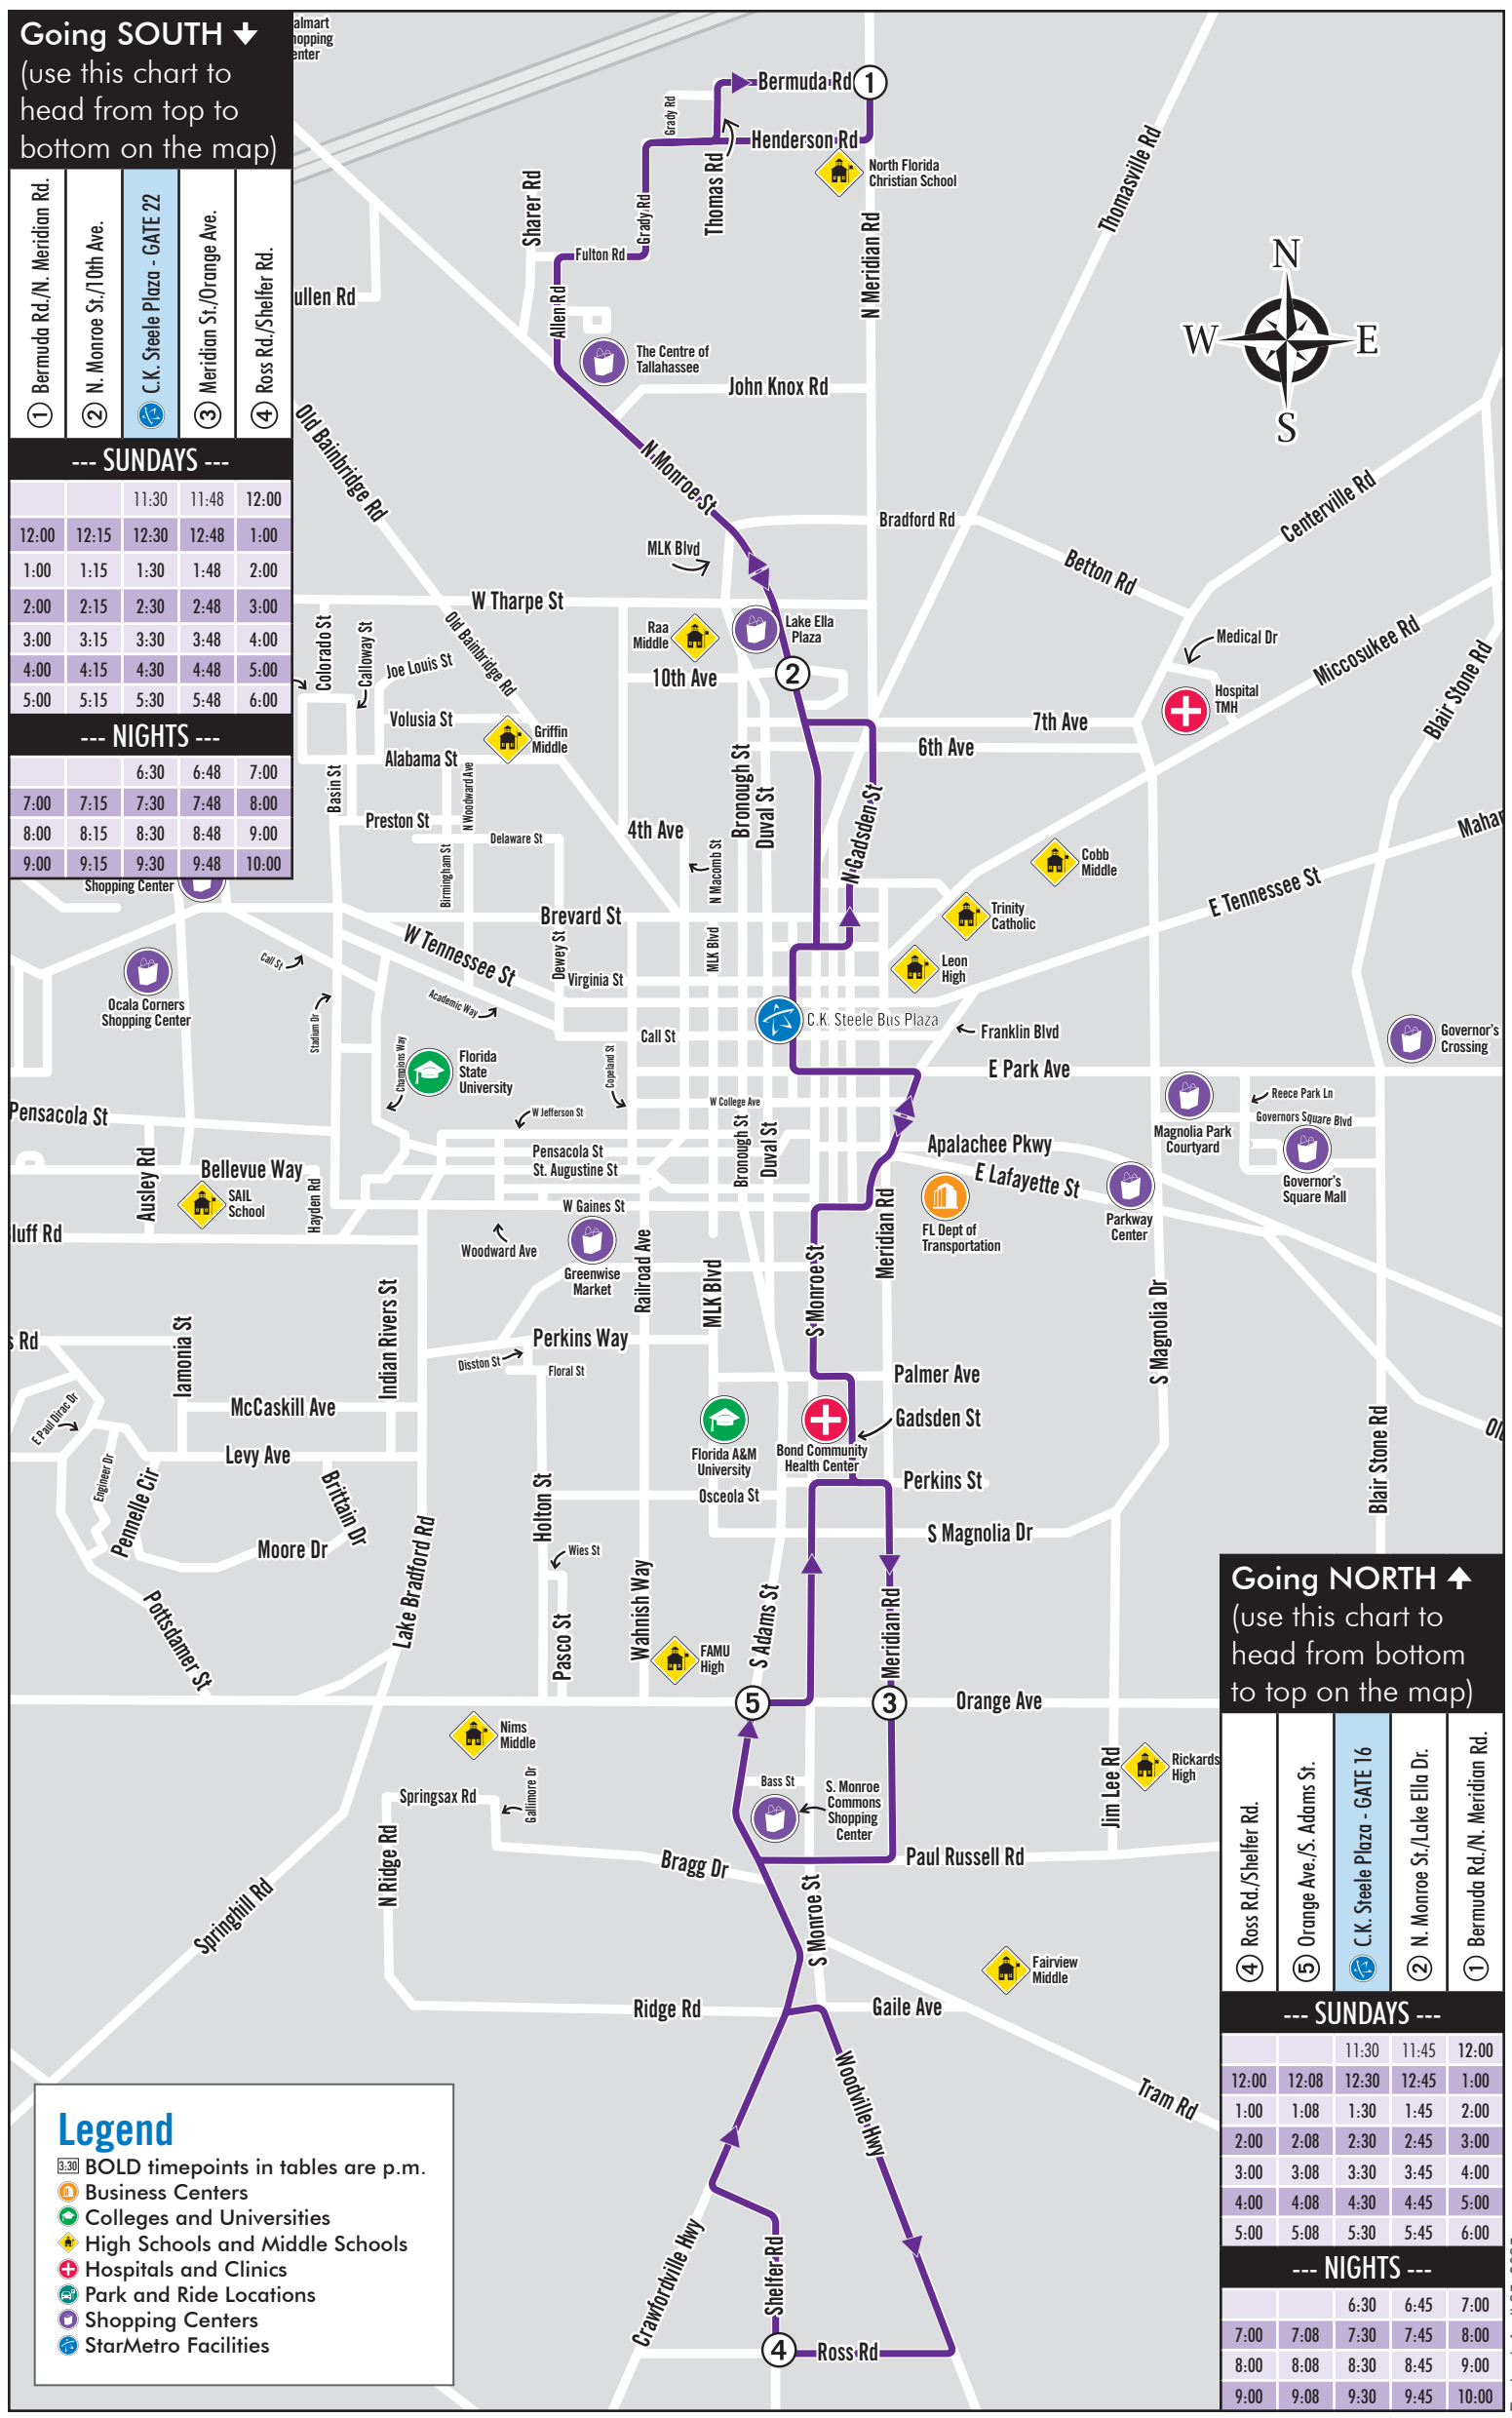

2

Route 2 Sundays & Nights (Mon-Sat)

Macon Community, Monroe St., C.K. Steele Plaza, Woodville Hwy.

Sunday (11:30 a.m. - 6 p.m.) & Nights (6:30 - 10 p.m.) | Bus comes every: **60 min**

Going SOUTH ↓
(use this chart to head from top to bottom on the map)

- ① Bermuda Rd./N. Meridian Rd.
- ② N. Monroe St./10th Ave.
- ③ C.K. Steele Plaza - GATE 22
- ④ Meridian St./Orange Ave.
- ⑤ Ross Rd./Shelfer Rd.

--- SUNDAYS ---

		11:30	11:48	12:00
12:00	12:15	12:30	12:48	1:00
1:00	1:15	1:30	1:48	2:00
2:00	2:15	2:30	2:48	3:00
3:00	3:15	3:30	3:48	4:00
4:00	4:15	4:30	4:48	5:00

--- NIGHTS ---

		6:30	6:48	7:00
7:00	7:15	7:30	7:48	8:00
8:00	8:15	8:30	8:48	9:00
9:00	9:15	9:30	9:48	10:00

Going NORTH ↑
(use this chart to head from bottom to top on the map)

- ④ Ross Rd./Shelfer Rd.
- ⑤ Orange Ave./S. Adams St.
- ③ C.K. Steele Plaza - GATE 16
- ② N. Monroe St./Lake Ella Dr.
- ① Bermuda Rd./N. Meridian Rd.

		6:30	6:45	7:00
7:00	7:08	7:30	7:45	8:00
8:00	8:08	8:30	8:45	9:00
9:00	9:08	9:30	9:45	10:00

Legend

- 8:30** BOLD timepoints in tables are p.m.
- Business Centers
- Colleges and Universities
- High Schools and Middle Schools
- Hospitals and Clinics
- Park and Ride Locations
- Shopping Centers
- StarMetro Facilities