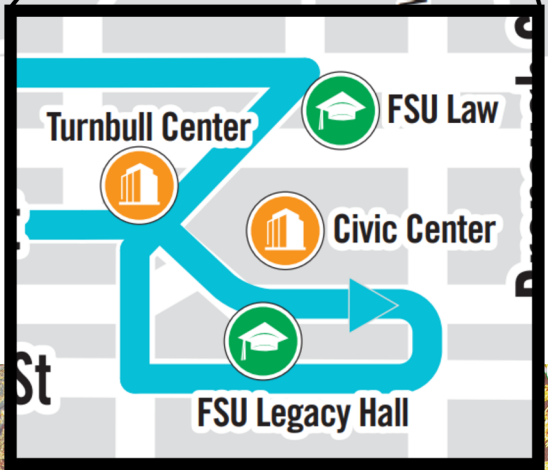

FSU | SEMINOLE EXPRESS

Powered by  starmetro

Legend
 3:30 BOLD times are p.m.
 Charging Stop

Tomahawk

BELLEVUE AND MABRY	FSU 1ST CIRCLE	MLK AT LEGACY HALL	W JEFFERSON ST AT GRAY ST	FSU 1ST CIRCLE 	BELLEVUE AND MABRY
7:00	7:15	7:20	7:26	7:41	7:50
7:25	7:40	7:45	7:51	8:06	8:15
7:50	8:05	8:10	8:16	8:31	8:40
8:15	8:30	8:35	8:41	8:56	9:05
8:40	8:55	9:00	9:06	9:21	9:30
9:05	9:20	9:25	9:31	9:46	9:55
9:30	9:45	9:50	9:56	10:11	10:20
9:55	10:10	10:15	10:21	10:36	10:45
10:20	10:35	10:40	10:46	11:01	11:10
10:45	10:60	11:05	11:11	11:26	11:35
11:10	11:25	11:30	11:36	11:51	12:00
11:35	11:50	11:55	12:01	12:16	12:25
12:00	12:15	12:20	12:26	12:41	12:50
12:25	12:40	12:45	12:51	1:06	1:15
12:50	1:05	1:10	1:16	1:31	1:40
1:15	1:30	1:35	1:41	1:56	2:05
1:40	1:55	2:00	2:06	2:21	2:30
2:05	2:20	2:25	2:31	2:46	2:55
2:30	2:45	2:50	2:56	3:11	3:20
2:55	3:10	3:15	3:21	3:36	3:45
3:20	3:35	3:40	3:46	4:01	4:10
3:45	3:60	4:05	4:11	4:26	4:35
4:10	4:25	4:30	4:36	4:51	5:00
4:35	4:50	4:55	5:01	5:16	5:25
5:00	5:15	5:20	5:26	5:41	5:50
5:25	5:40	5:45	5:51	6:06	6:15
5:50	6:05	6:10	6:16	6:31	6:40
6:15	6:30	6:35	6:41	6:56	7:05
6:40	6:55	7:00	7:06	7:21	7:30
7:05	7:20	7:25	7:31	7:46	7:55

Serving as of Jan 2026:

- FSU Legacy Hall
- FSU College of Law
- Turnbull Conference Center
- Donald L. Tucker Civic Center
- Gaines Street businesses

Schedules include major stops and estimated arrive times. Bus service runs in a continuous loop with 15-25 minute frequencies. Scan QR code below for real-time bus information.

TRANSPORTATION.FSU.EDU/BUSTRACKER

FSU | TRANSPORTATION & PARKING SERVICES

 starmetro

TALGOV.COM/STARMETRO