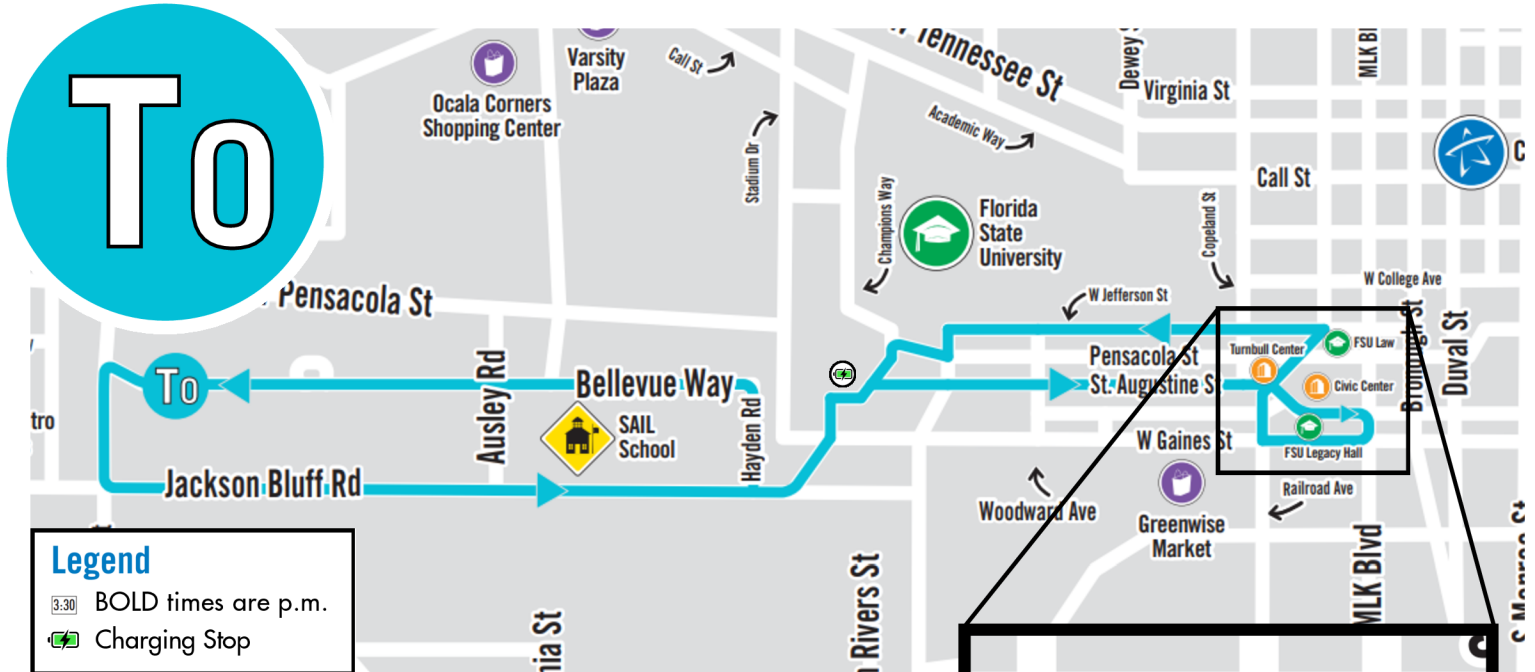

FSU | SEMINOLE EXPRESS

Powered by  starmetro

Legend
 3:30 BOLD times are p.m.
 Charging Stop

Tomahawk

BELLEVUE AND MABRY	FSU 1ST CIRCLE	MLK AT LEGACY HALL	W JEFFERSON ST AT GRAY ST	FSU 1ST CIRCLE 	BELLEVUE AND MABRY
7:00	7:15	7:20	7:26	7:41	7:50
7:25	7:40	7:45	7:51	8:06	8:15
7:50	8:05	8:10	8:16	8:31	8:40
8:15	8:30	8:35	8:41	8:56	9:05
8:40	8:55	9:00	9:06	9:21	9:30
9:05	9:20	9:25	9:31	9:46	9:55
9:30	9:45	9:50	9:56	10:11	10:20
9:55	10:10	10:15	10:21	10:36	10:45
10:20	10:35	10:40	10:46	11:01	11:10
10:45	10:60	11:05	11:11	11:26	11:35
11:10	11:25	11:30	11:36	11:51	12:00
11:35	11:50	11:55	12:01	12:16	12:25
12:00	12:15	12:20	12:26	12:41	12:50
12:25	12:40	12:45	12:51	1:06	1:15
12:50	1:05	1:10	1:16	1:31	1:40
1:15	1:30	1:35	1:41	1:56	2:05
1:40	1:55	2:00	2:06	2:21	2:30
2:05	2:20	2:25	2:31	2:46	2:55
2:30	2:45	2:50	2:56	3:11	3:20
2:55	3:10	3:15	3:21	3:36	3:45
3:20	3:35	3:40	3:46	4:01	4:10
3:45	3:60	4:05	4:11	4:26	4:35
4:10	4:25	4:30	4:36	4:51	5:00
4:35	4:50	4:55	5:01	5:16	5:25
5:00	5:15	5:20	5:26	5:41	5:50
5:25	5:40	5:45	5:51	6:06	6:15
5:50	6:05	6:10	6:16	6:31	6:40
6:15	6:30	6:35	6:41	6:56	7:05
6:40	6:55	7:00	7:06	7:21	7:30
7:05	7:20	7:25	7:31	7:46	7:55

Serving as of Jan 2026:

- FSU Legacy Hall
- FSU College of Law
- Turnbull Conference Center
- Donald L. Tucker Civic Center
- Gaines Street businesses

Schedules include major stops and estimated arrive times. Bus service runs in a continuous loop with 15-25 minute frequencies. Scan QR code below for real-time bus information.