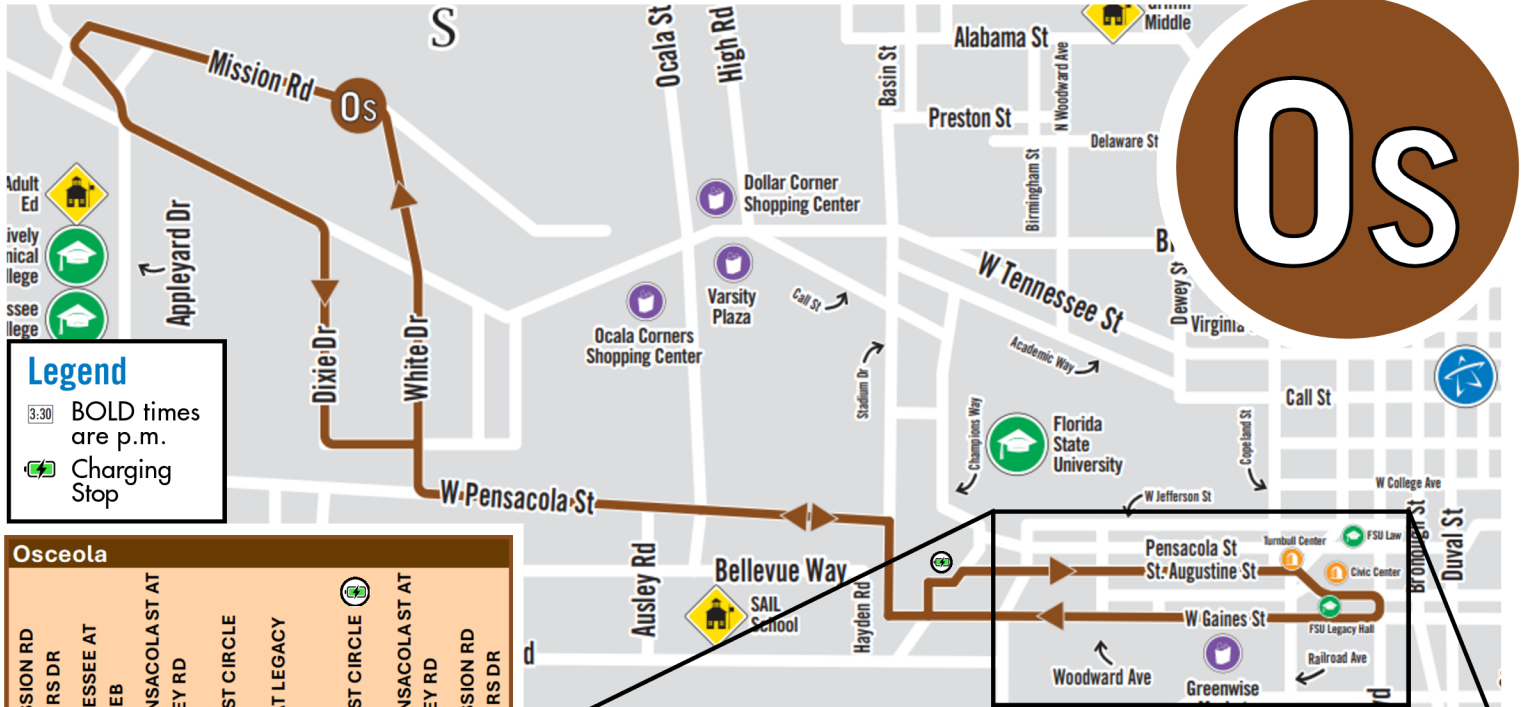

FSU | SEMINOLE EXPRESS

Powered by starmetro

Osceola							
W MISSION RD MILLERS DR	TENNESSEE AT DIXIE EB	W PENSACOLA ST AT AUSLEY RD	FSU 1ST CIRCLE MLK AT LEGACY HALL	FSU 1ST CIRCLE	W PENSACOLA ST AT AUSLEY RD	W MISSION RD MILLERS DR	
7:00	7:04	7:10	7:15	7:20	7:35	7:39	7:45
7:15	7:19	7:25	7:30	7:35	7:50	7:54	8:00
7:30	7:34	7:40	7:45	7:50	8:05	8:09	8:15
7:45	7:49	7:55	8:00	8:05	8:20	8:24	8:30
8:00	8:04	8:10	8:15	8:20	8:35	8:39	8:45
8:15	8:19	8:25	8:30	8:35	8:50	8:54	9:00
8:30	8:34	8:40	8:45	8:50	9:05	9:09	9:15
8:45	8:49	8:55	9:00	9:05	9:20	9:24	9:30
9:00	9:04	9:10	9:15	9:20	9:35	9:39	9:45
9:15	9:19	9:25	9:30	9:35	9:50	9:54	10:00
9:30	9:34	9:40	9:45	9:50	10:05	10:09	10:15
9:45	9:49	9:55	10:00	10:05	10:20	10:24	10:30
10:00	10:04	10:10	10:15	10:20	10:35	10:39	10:45
10:15	10:19	10:25	10:30	10:35	10:50	10:54	11:00
10:30	10:34	10:40	10:45	10:50	11:05	11:09	11:15
10:45	10:49	10:55	11:00	11:05	11:20	11:24	11:30
11:00	11:04	11:10	11:15	11:20	11:35	11:39	11:45
11:15	11:19	11:25	11:30	11:35	11:50	11:54	12:00
11:30	11:34	11:40	11:45	11:50	12:05	12:09	12:15
11:45	11:49	11:55	12:00	12:05	12:20	12:24	12:30
12:00	12:04	12:10	12:15	12:20	12:35	12:39	12:45
12:15	12:19	12:25	12:30	12:35	12:50	12:54	1:00
12:30	12:34	12:40	12:45	12:50	1:05	1:09	1:15
12:45	12:49	12:55	1:00	1:05	1:20	1:24	1:30
1:00	1:04	1:10	1:15	1:20	1:35	1:39	1:45
1:15	1:19	1:25	1:30	1:35	1:50	1:54	2:00
1:30	1:34	1:40	1:45	1:50	2:05	2:09	2:15
1:45	1:49	1:55	2:00	2:05	2:20	2:24	2:30
2:00	2:04	2:10	2:15	2:20	2:35	2:39	2:45
2:15	2:19	2:25	2:30	2:35	2:50	2:54	3:00
2:30	2:34	2:40	2:45	2:50	3:05	3:09	3:15
2:45	2:49	2:55	3:00	3:05	3:20	3:24	3:30
3:00	3:04	3:10	3:15	3:20	3:35	3:39	3:45
3:15	3:19	3:25	3:30	3:35	3:50	3:54	4:00
3:30	3:34	3:40	3:45	3:50	4:05	4:09	4:15
3:45	3:49	3:55	4:00	4:05	4:20	4:24	4:30
4:00	4:04	4:10	4:15	4:20	4:35	4:39	4:45
4:15	4:19	4:25	4:30	4:35	4:50	4:54	5:00
4:30	4:34	4:40	4:45	4:50	5:05	5:09	5:15
4:45	4:49	4:55	5:00	5:05	5:20	5:24	5:30
5:00	5:04	5:10	5:15	5:20	5:35	5:39	5:45
5:15	5:19	5:25	5:30	5:35	5:50	5:54	6:00
5:30	5:34	5:40	5:45	5:50	6:05	6:09	6:15
5:45	5:49	5:55	6:00	6:05	6:20	6:24	6:30
6:00	6:04	6:10	6:15	6:20	6:35	6:39	6:45
6:15	6:19	6:25	6:30	6:35	6:50	6:54	7:00
6:30	6:34	6:40	6:45	6:50	7:05	7:09	7:15
6:45	6:49	6:55	7:00	7:05	7:20	7:24	7:30
7:00	7:04	7:10	7:15	7:20	7:35	7:39	7:45
7:15	7:19	7:25	7:40				
7:30	7:34	7:40	7:55