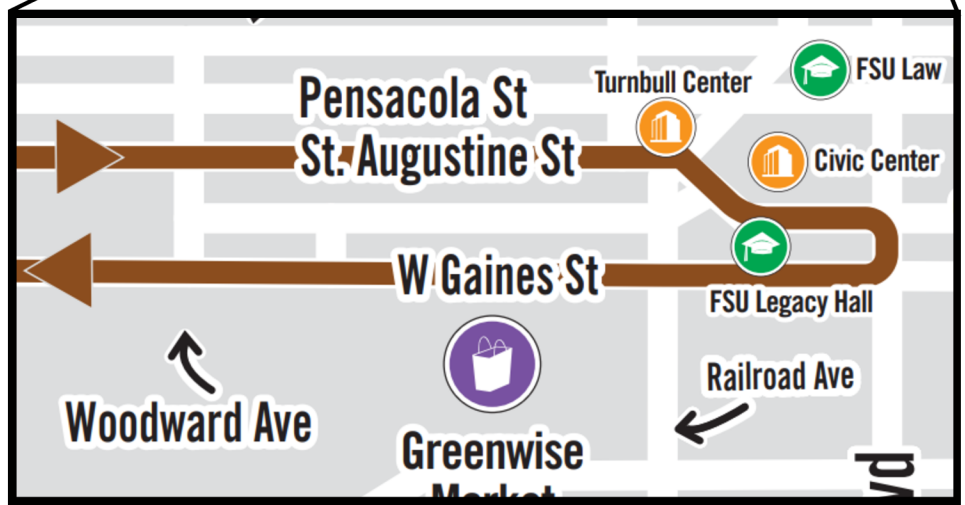

Serving as of Jan 2026:

- FSU Legacy Hall
- Turnbull Conference Center
- Donald L. Tucker Civic Center
- St. Augustine and Gaines Street residences and businesses
- FSU Main Campus Fields
- FSU Childcare/Early Learning

Schedule includes major stops and estimated arrive times. Bus service runs in a continuous loop with 15-25 minute frequencies. Scan QR code below for real-time bus information.

TRANSPORTATION.FSU.EDU/BUSTRACKER