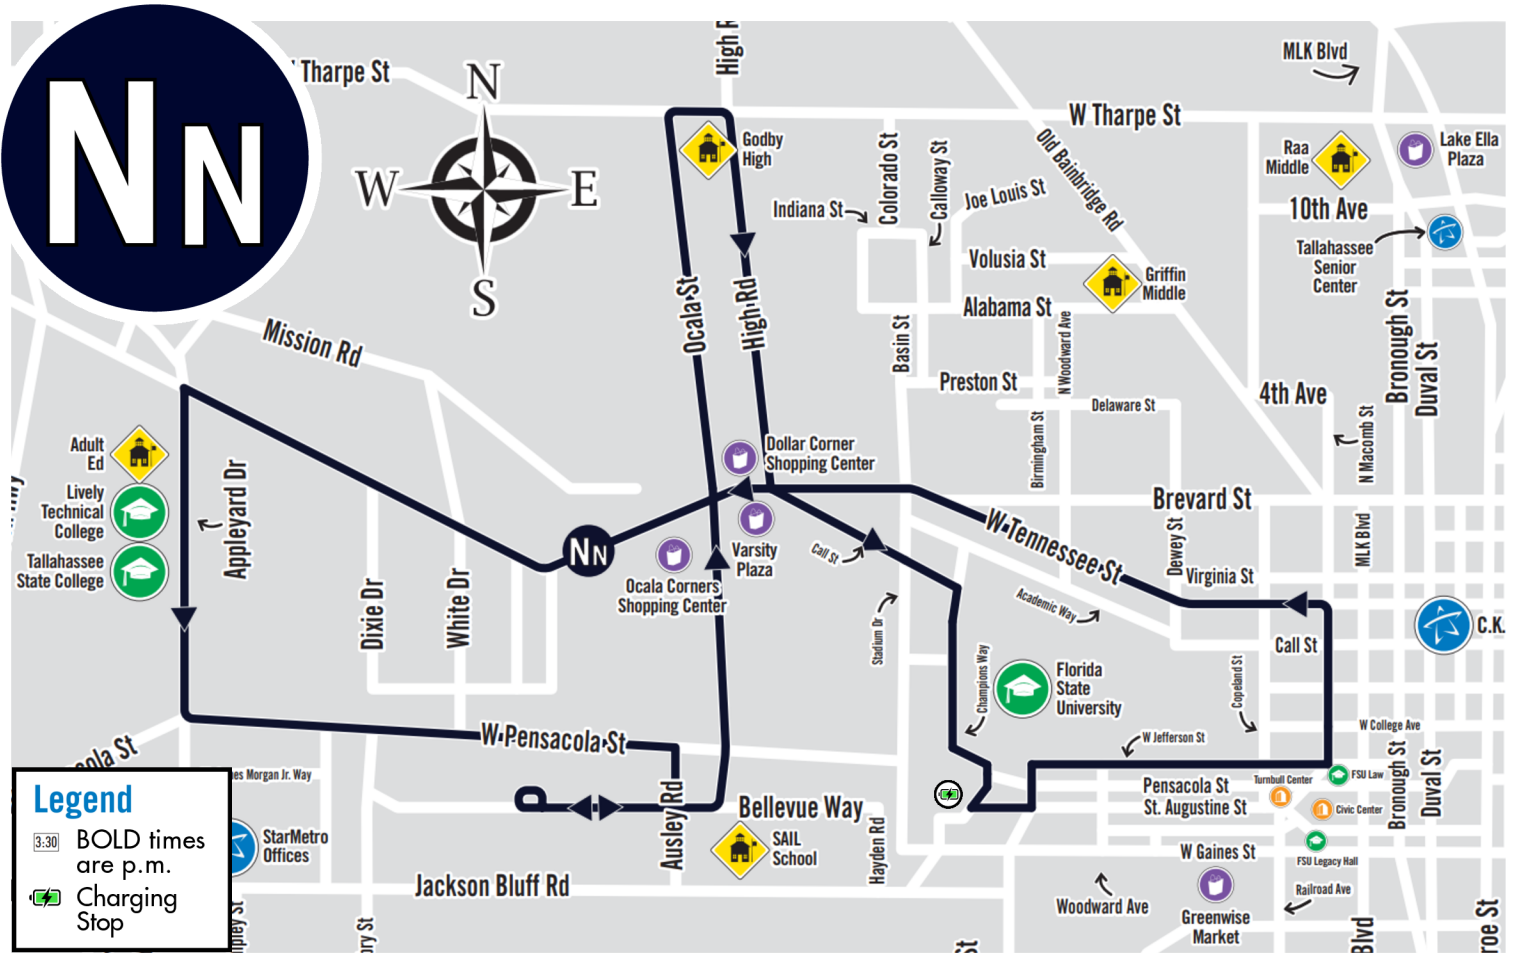

## Night Note

OCALA HERITAGE GROVE	FSU 1ST CIRCLE 	W TENNESSEE ST AT HIGH ROAD WB	W TENNESSEE ST APPLEYARD DR WB	OCALA HERITAGE GROVE
	8:00	8:10	8:13	8:20
8:00	8:19	8:39	8:42	8:50
8:25	8:44	9:04	9:07	9:15
8:50	9:09	9:29	9:32	9:40
9:15	9:34	9:54	9:57	10:05
9:40	9:59	10:19	10:22	10:30
10:05	10:24	10:44	10:47	10:55
10:30	10:49	11:09	11:12	11:20
10:55	11:14	11:34	11:37	11:45
11:20	11:39	11:59	12:02	12:10
11:45	12:04	12:24	12:27	12:35
12:10	12:29	12:49	12:52	1:00
12:35	12:54	1:14	1:17	1:25
1:00	1:19	1:39	1:42	1:50
1:25	1:44	2:04	2:07	2:15
1:50	2:09	2:29	2:32	2:40
2:15	2:34	2:54	2:57	3:05
2:40	2:59	3:19	3:22	3:30

Schedule includes major stops and estimated arrive times. Bus service runs in a continuous loop with 15-25 minute frequencies. Scan QR code below for real-time bus information.

TRANSPORTATION.FSU.EDU/BUSTRACKER

**FSU** | TRANSPORTATION & PARKING SERVICES

TALGOV.COM/STARMETRO