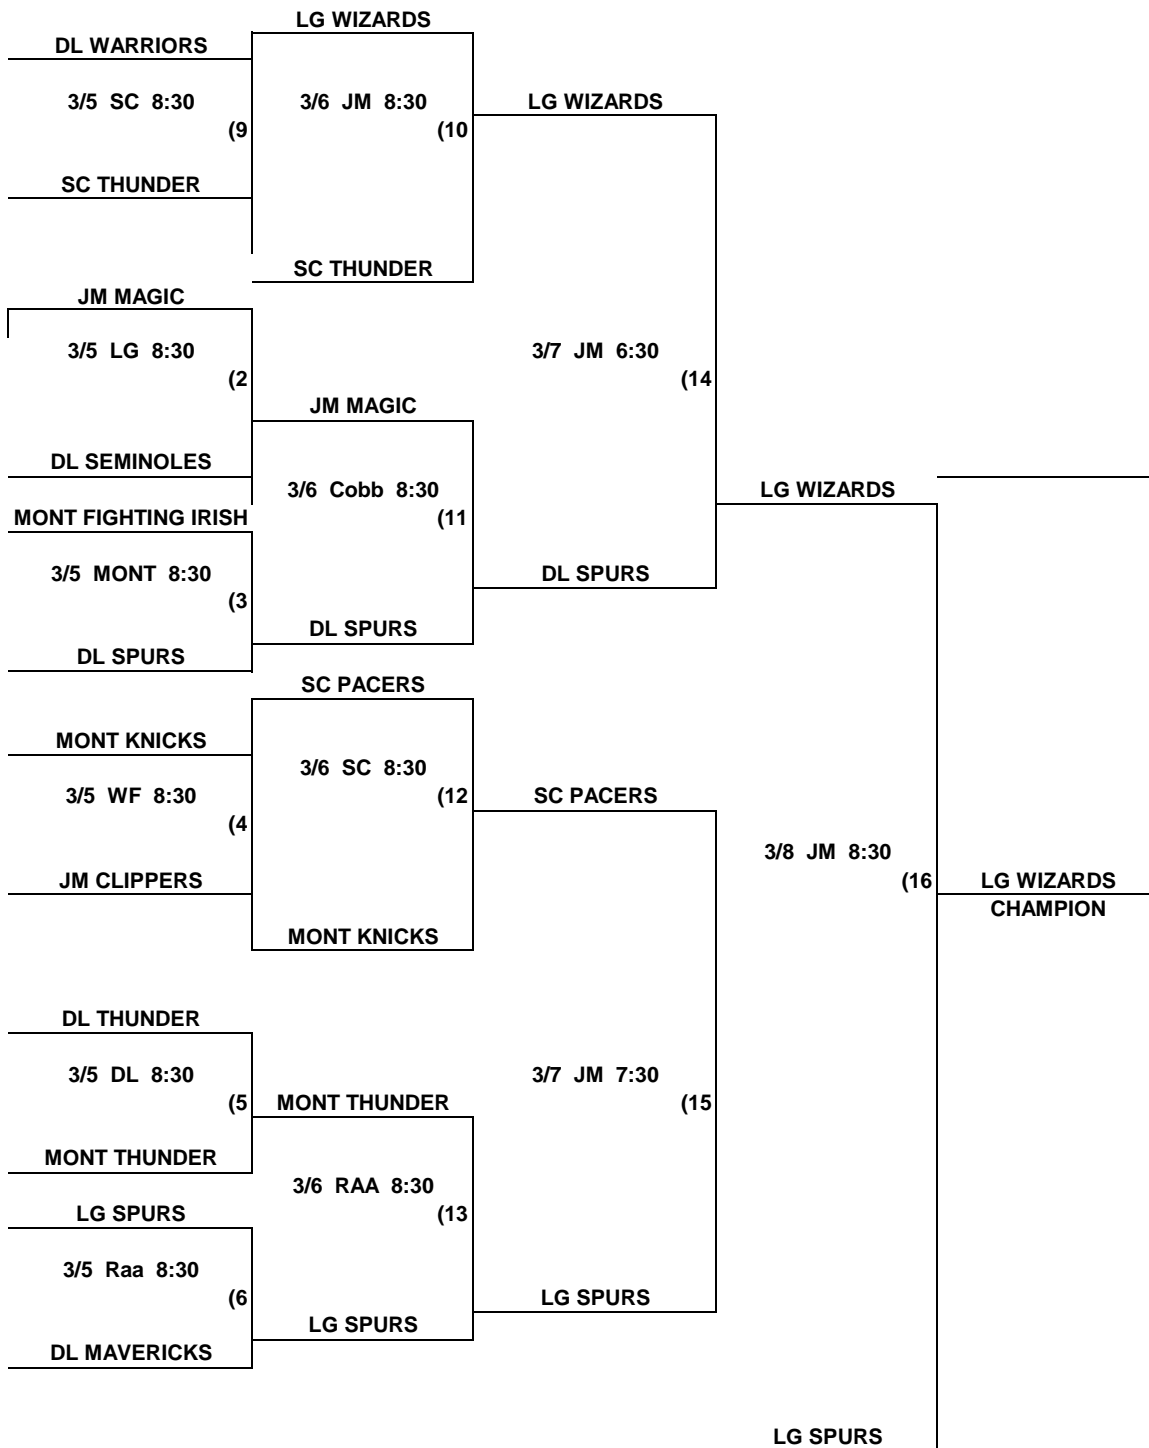

# Tallahassee Parks, Recreation and Neighborhood Affairs SENIOR BOYS LEAGUE TOURNAMENT 2018-2019

Cobb - Cobb Middle School (915 Hillcrest Street)  
 Mont - Montford Middle School (5789 Pimlico Drive)  
 LG - Lawrence-Gregory Community Center (1115 Dade Street)  
 JM - Jack McLean Community Center (700 Paul Russell Road)  
 SM - Sue Herndon McCollum Community Center (501 Ingleside Dr.)  
 DL - Deerlake Middle School (9902 Deerlake West)