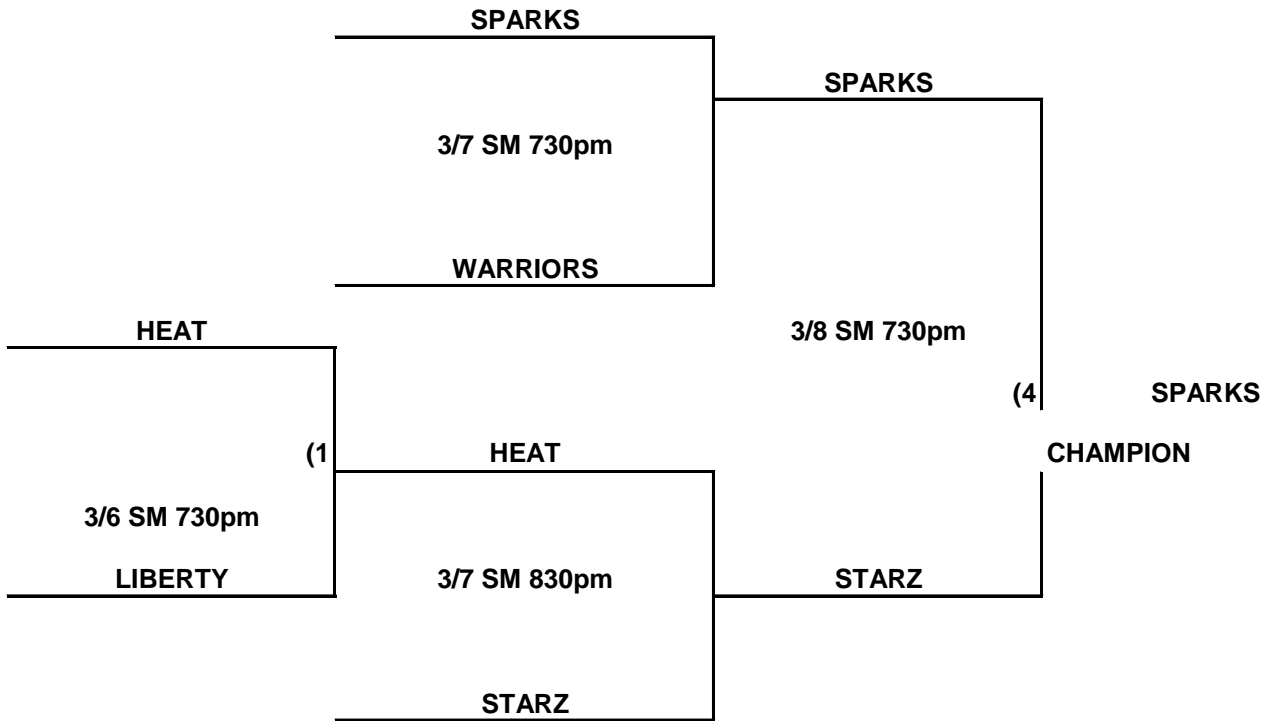

Tallahassee Parks, Recreation and Neighborhood Affairs INTERMEDIATE GIRLS LEAGUE TOURNAMENT 2018-2019

SM - Sue Herndon McCollum Community Center (501 Ingleside Dr.)

TALGOV.COM/PARKS |    **COTPARKS** | **891-FUNN**