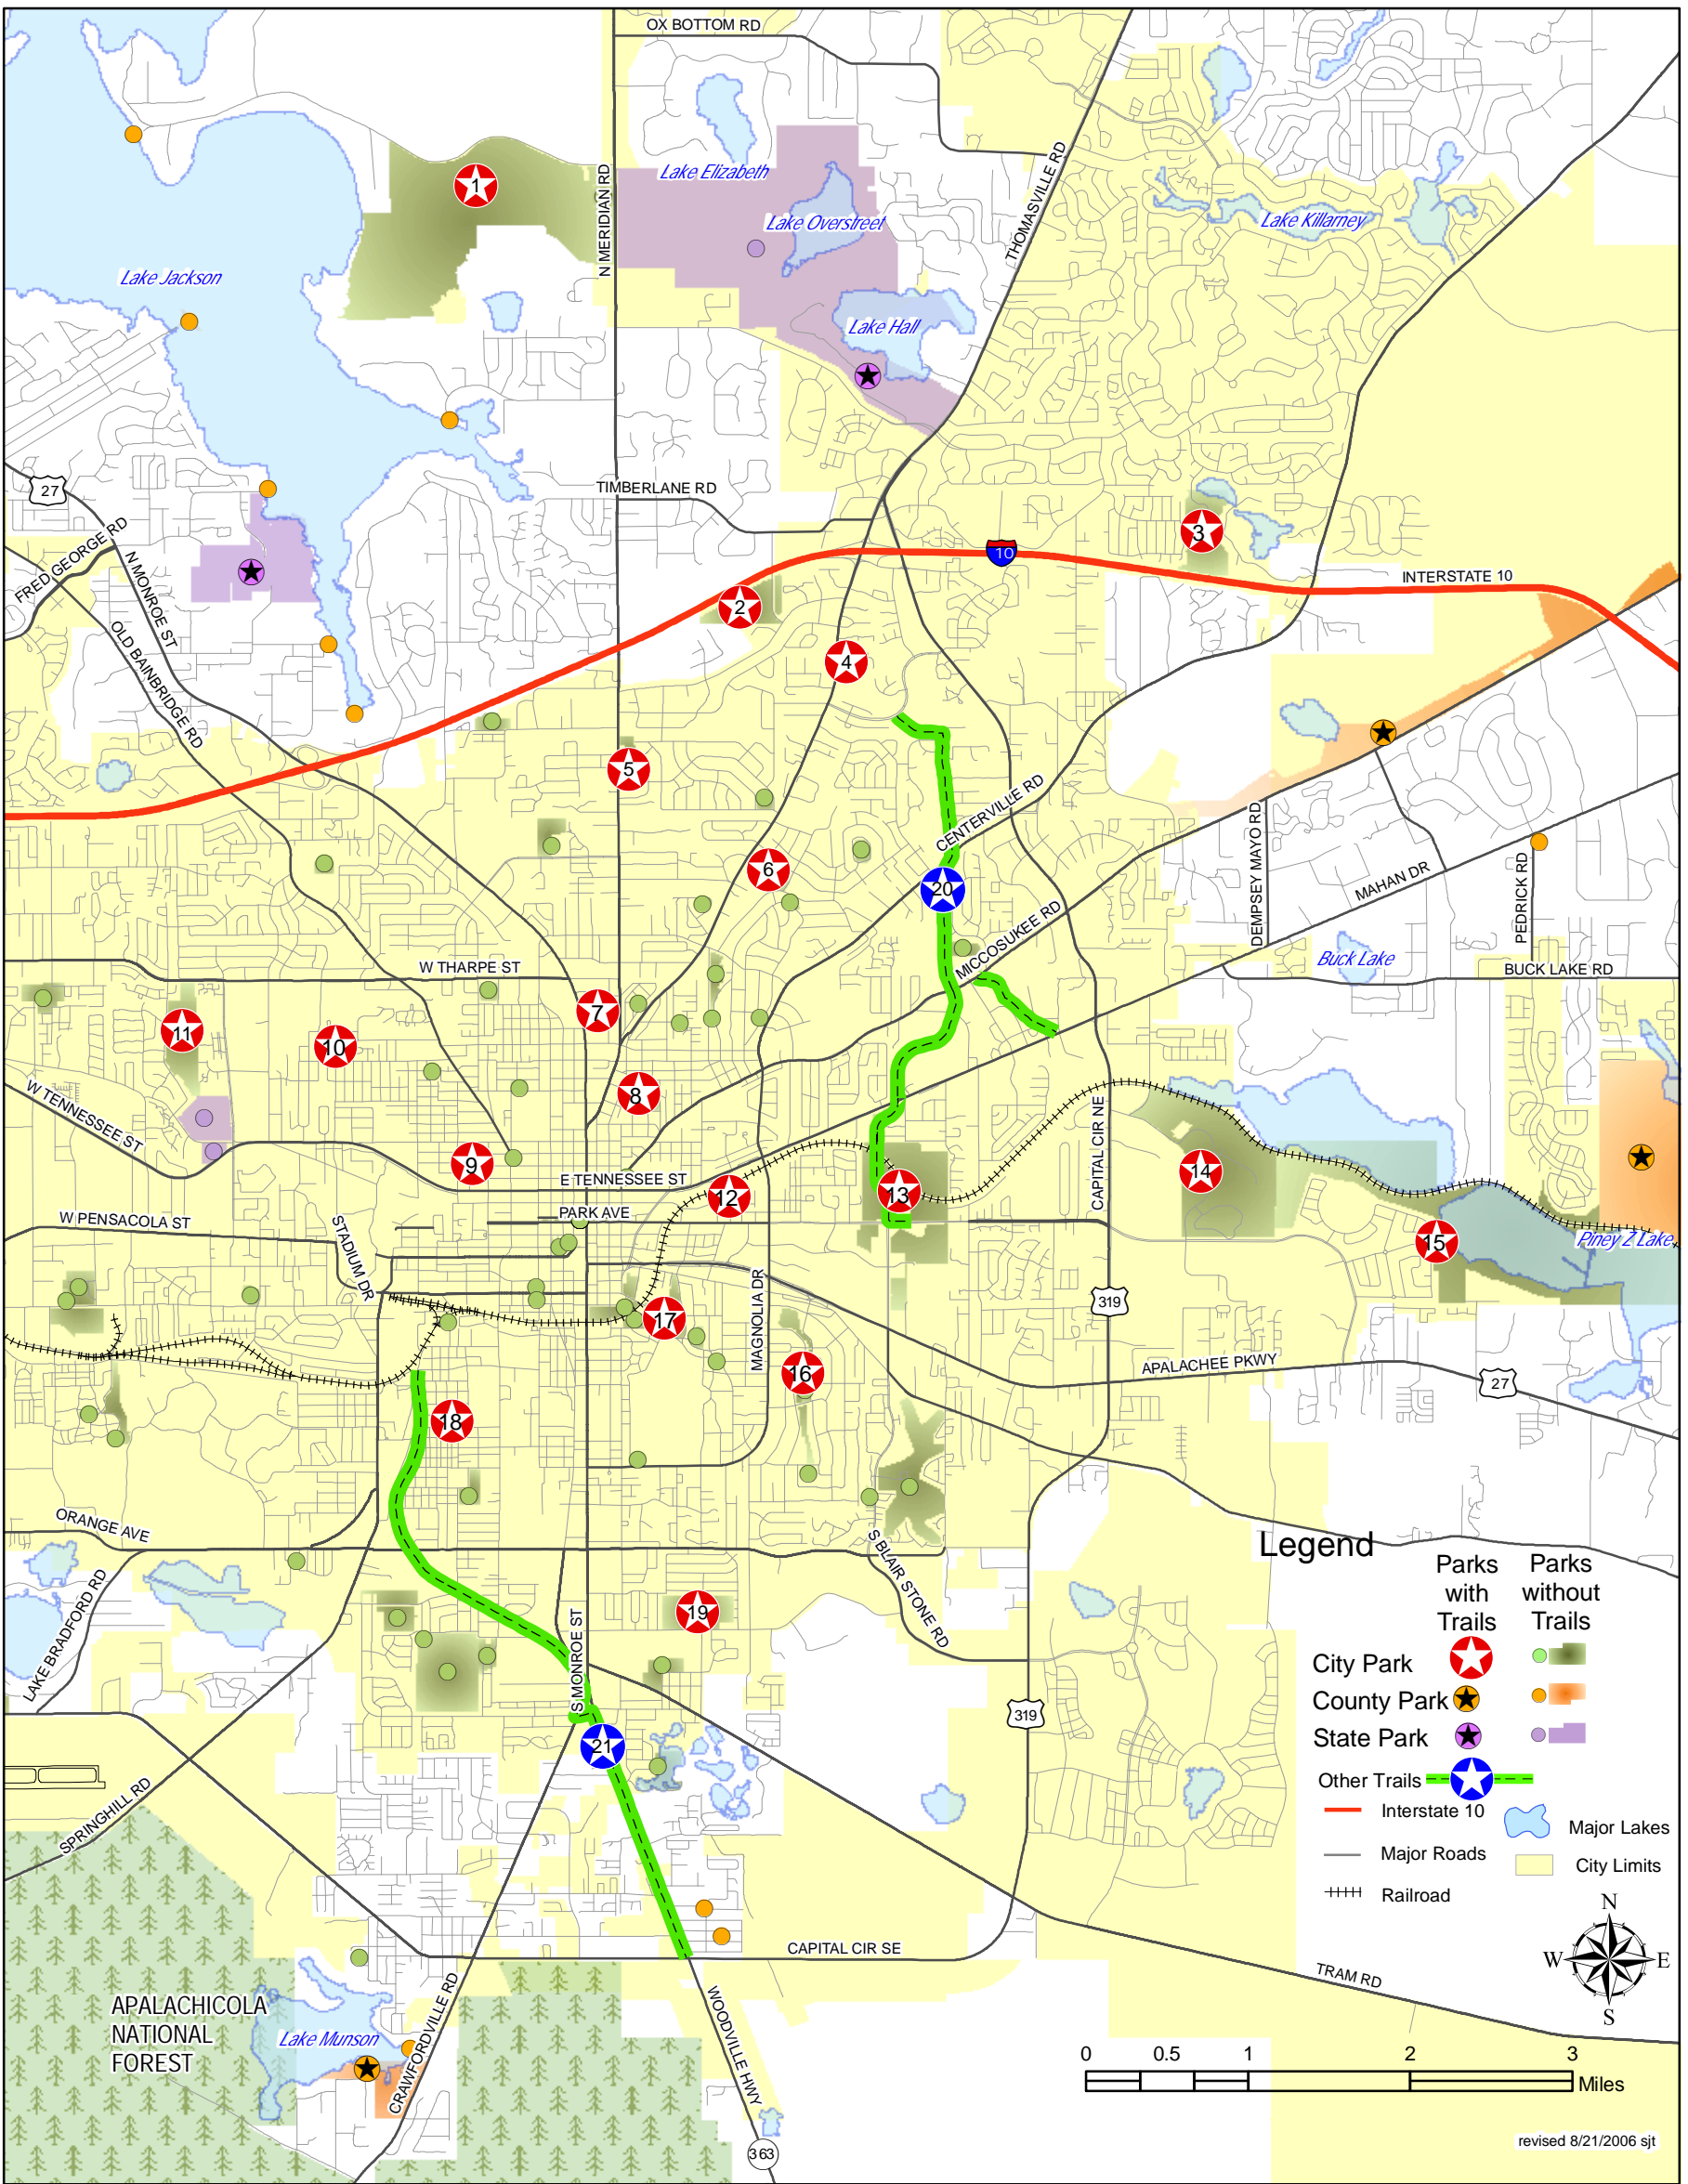

Tallahassee Parks with Trails

Trail Type Garden Path Hiking Trails Horse Trails Mountain Bike Trails Multiuse Trails Paddle Trail Walking Trails

1 Elinor Klapp-Phipps Park

13.2 6.6 2.7 13.2

2 Timberlane Ravine Park

1.0

3 AJ Henry Park

1.1

4 Dorothy B Oven Park

0.6

5 Brinkley Glenn Park

0.5

6 Guyte P McCord Park

Paved Unpaved
0.3 0.2

7 Lake Ella Park

Paved
0.7

8 Lafayette Park

Unpaved with Fitness Components
0.8

9 Carter Howell Strong Park

Paved
0.5

10 John G Riley Park

Unpaved

11 San Luis Mission Park

Paved Unpaved
0.4 3.2

12 Barnett W Allen Nature Preserve

13 Governor's Park

2.2

14 Tom Brown Park

Paved and Unpaved
4.0 1.5

15 Lafayette Heritage Trail Park

2.8 4.0 6.7

16 Indian Head Acres Park

Unpaved
1.0

17 Myers Park

Unpaved
1.2

18 Speed Spencer Stephens Park

Paved
0.1

19 Jack L McLean Park

Paved

20 Goose Pond Trail (portions run along Blair Stone Parkway)

3.8

21 St Marks Trail

5.4