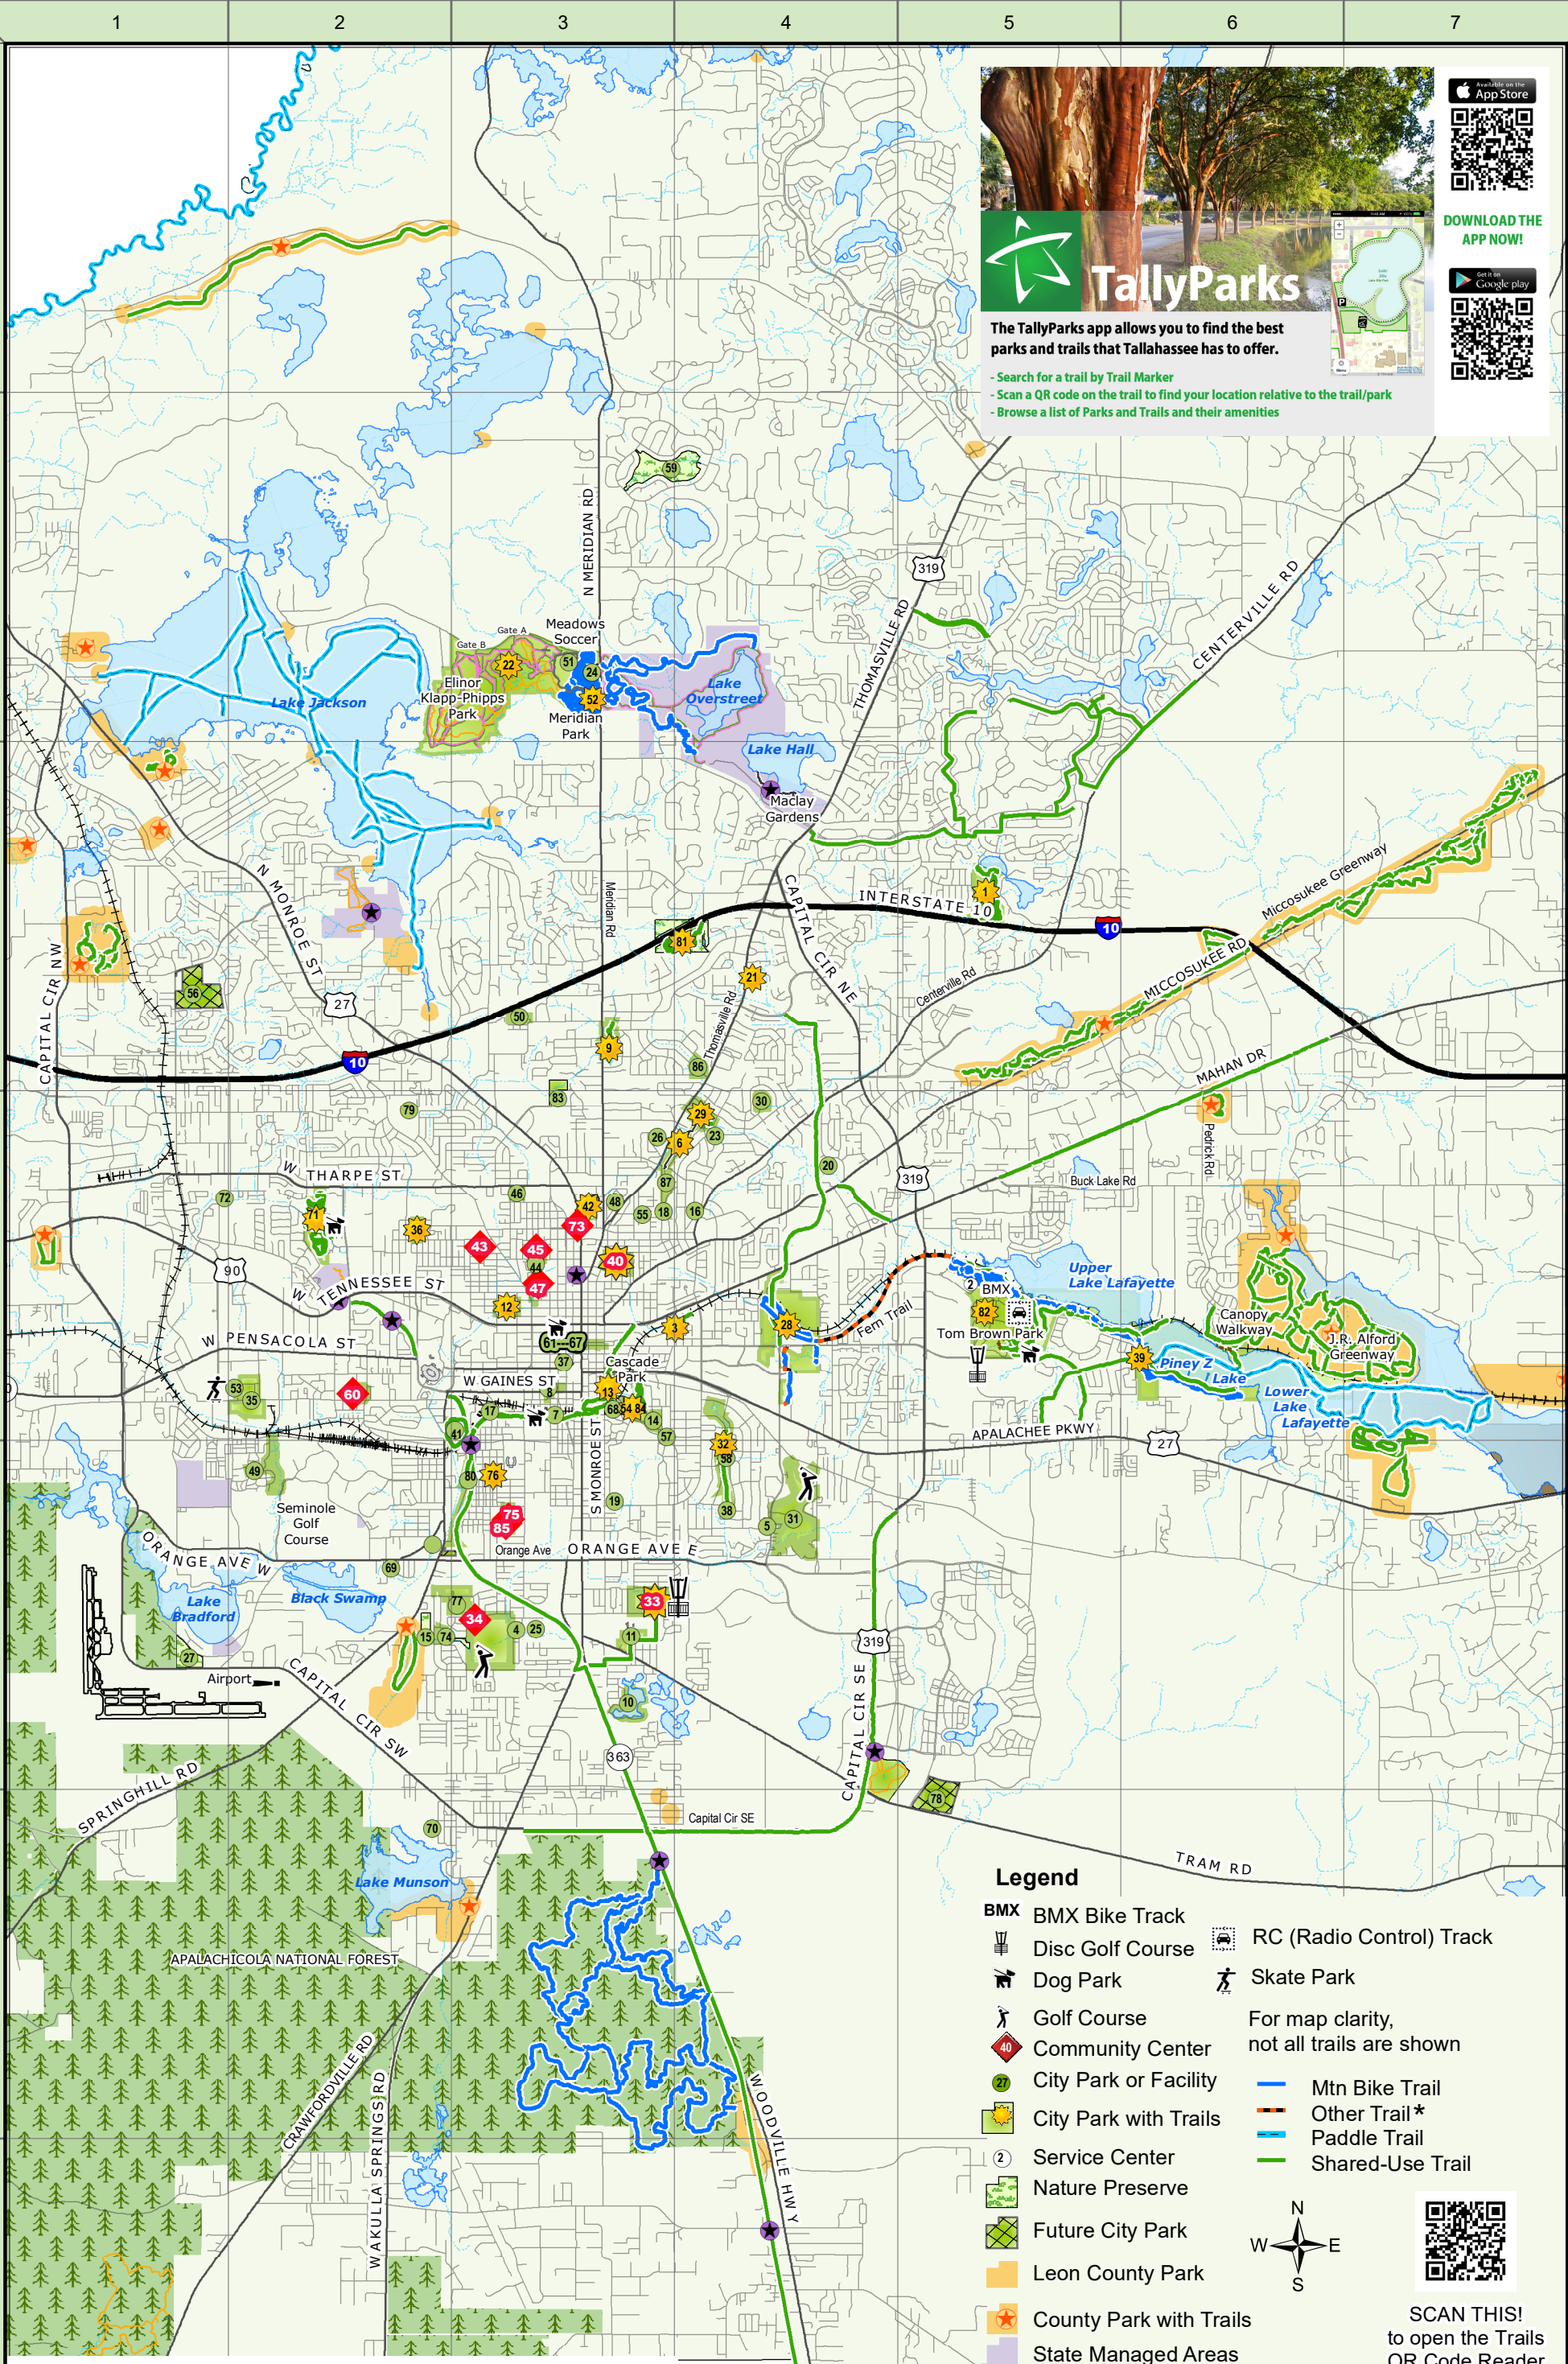

TallyParks

The TallyParks app allows you to find the best parks and trails that Tallahassee has to offer.

- Search for a trail by Trail Marker
- Scan a QR code on the trail to find your location relative to the trail/park
- Browse a list of Parks and Trails and their amenities

Download the App Now!

Available on the App Store

Available on Google Play

Legend

BMX Bike Track	RC (Radio Control) Track
Disc Golf Course	Skate Park
Dog Park	
Golf Course	
Community Center	
City Park or Facility	
City Park with Trails	
Service Center	
Nature Preserve	
Future City Park	
Leon County Park	
County Park with Trails	
State Managed Areas	
State Park with Trails	
L Kirk Edwards Mgmt Area	

For map clarity, not all trails are shown

- Mtn Bike Trail
- Other Trail*
- Paddle Trail
- Shared-Use Trail

SCAN THIS!
to open the Trails QR Code Reader Application for an interactive Park and Trails map