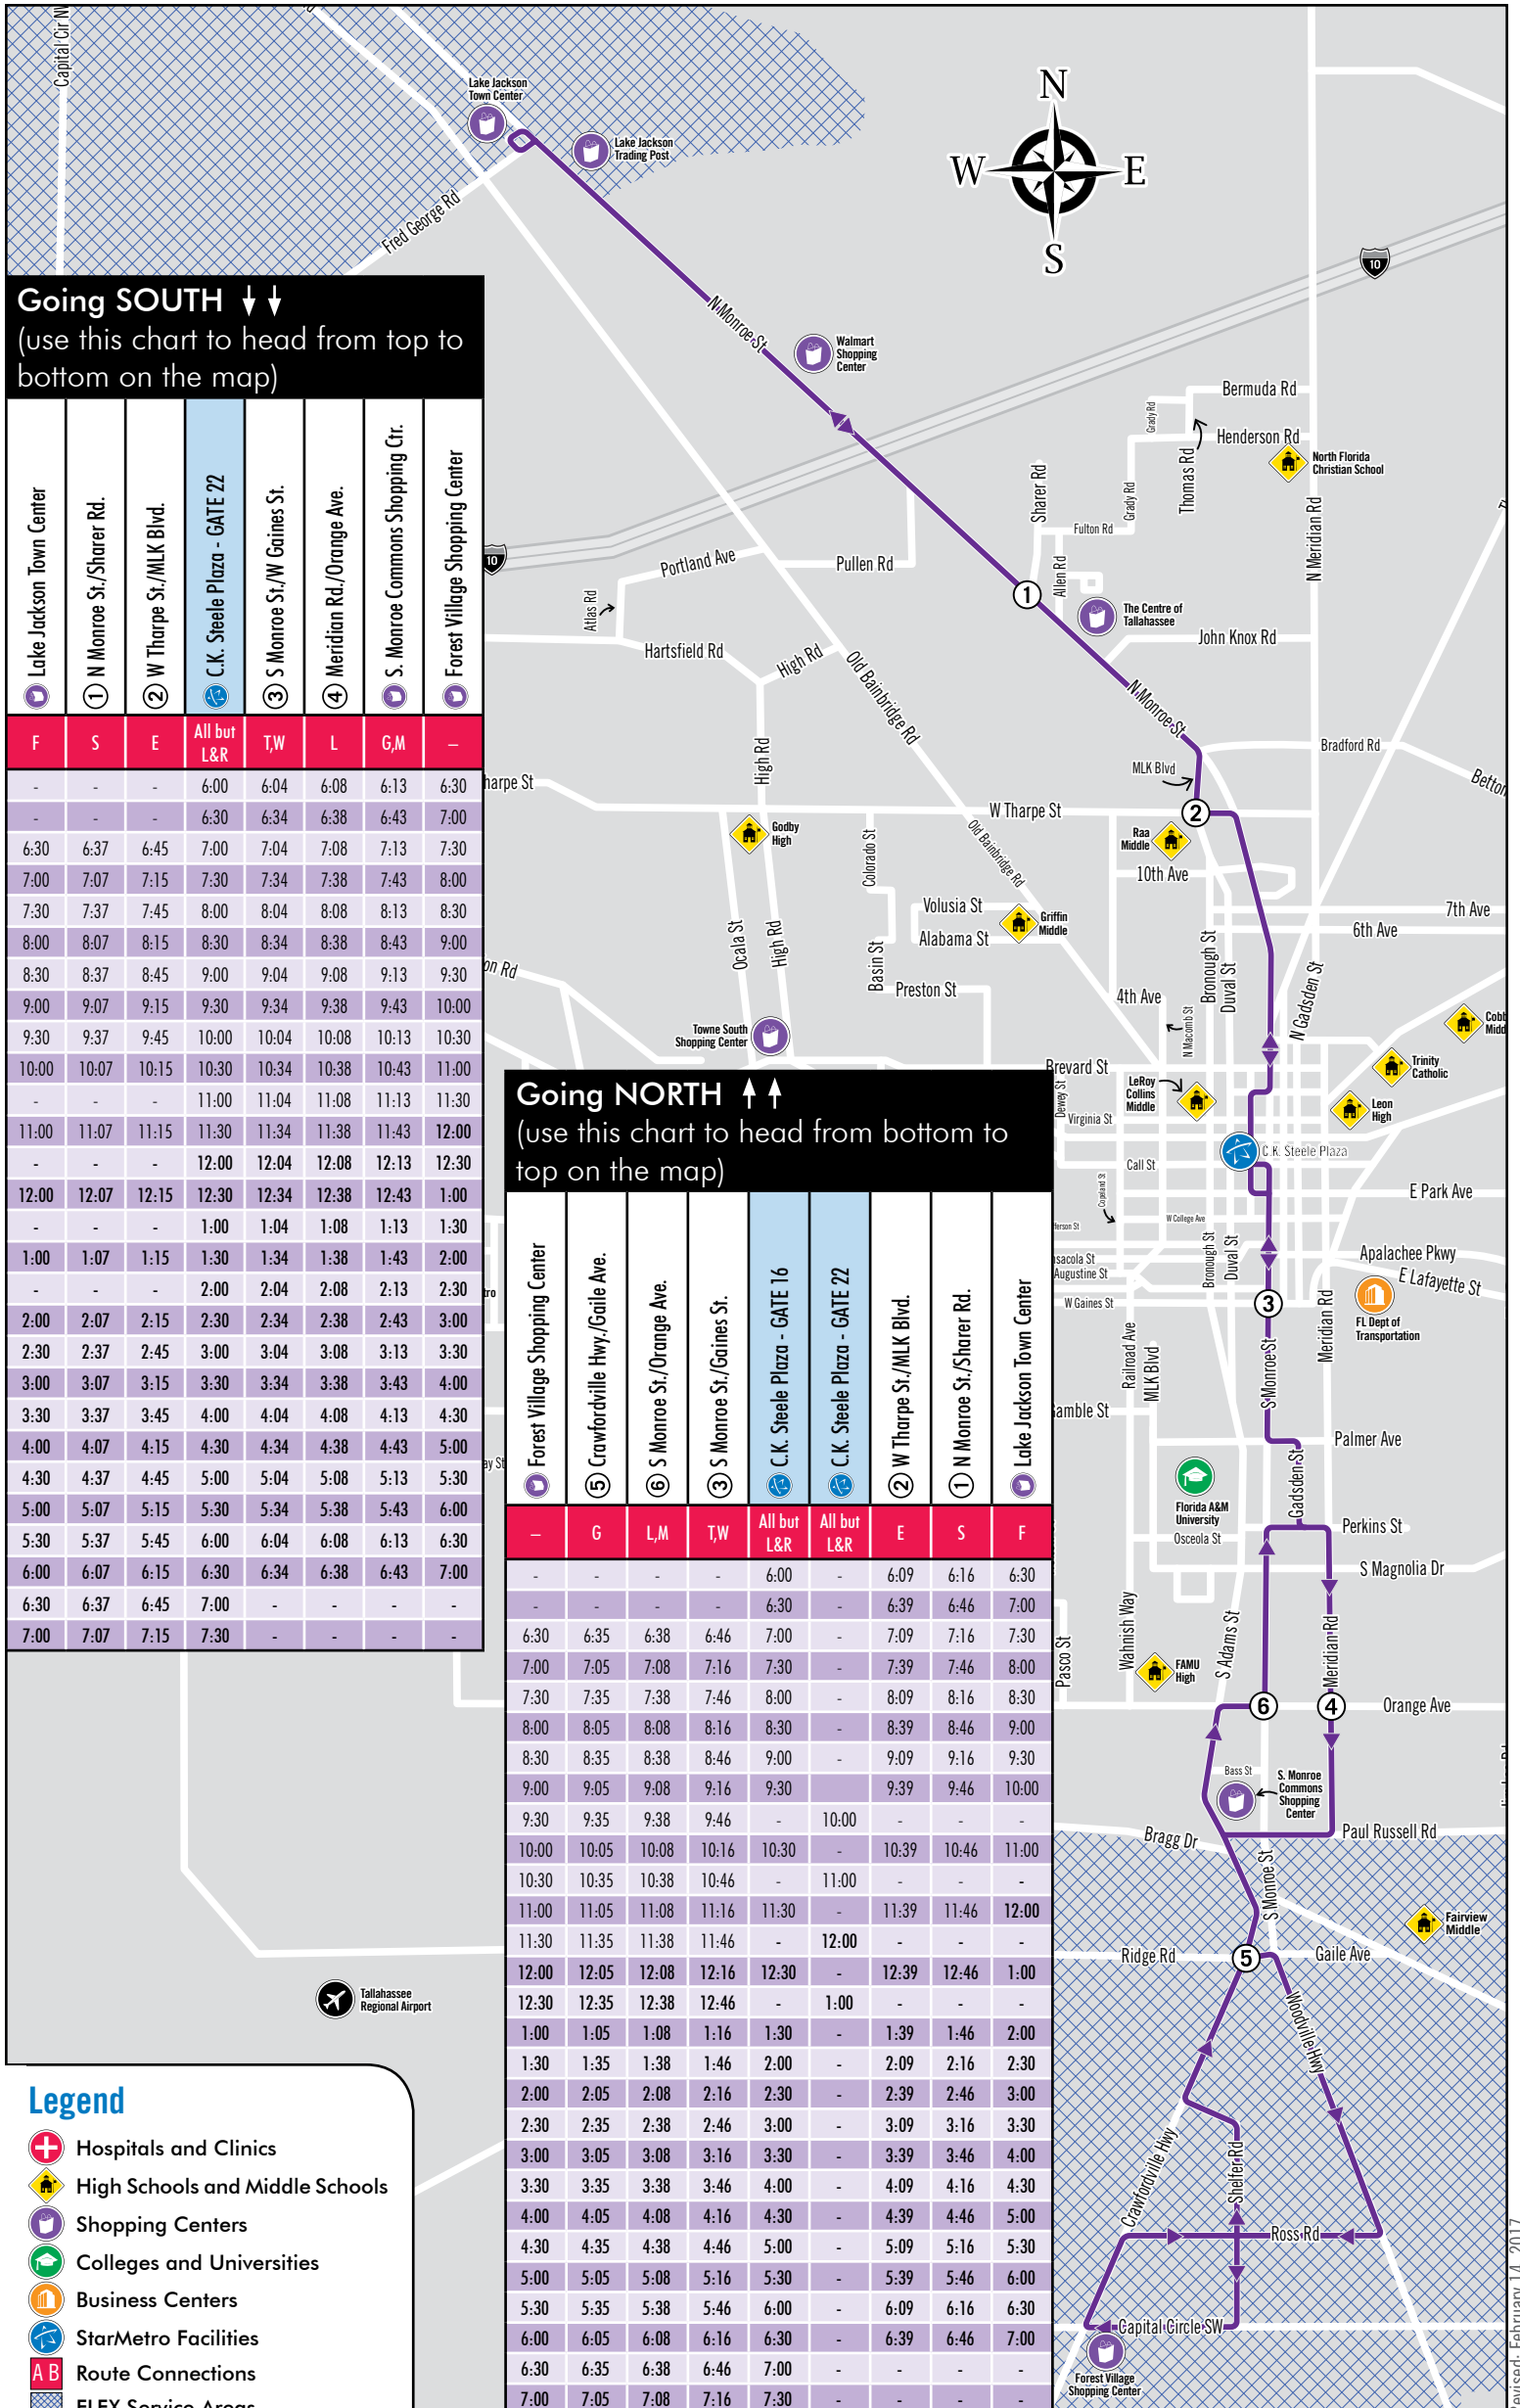

Big Bend Route (Mon-Fri)

Smart City | Smart Transit | Moving Forward Together

Lake Jackson Town Center, Monroe St., C.K. Steele Plaza, Capital Circle SE

Bus comes every: 30 min (60 min off-peak north side) | Monday - Friday (6:00 a.m. - 7:30 p.m.)

Going SOUTH ↓↓
(use this chart to head from top to bottom on the map)

Stop	F	S	E	All but L&R	T,W	L	G,M	-
Lake Jackson Town Center	-	-	-	6:00	6:04	6:08	6:13	6:30
1 N Monroe St./Sharer Rd.	-	-	-	6:30	6:34	6:38	6:43	7:00
2 W Tharpe St./MLK Blvd.	6:30	6:37	6:45	7:00	7:04	7:08	7:13	7:30
C.K. Steele Plaza - GATE 22	7:00	7:07	7:15	7:30	7:34	7:38	7:43	8:00
3 S Monroe St./W Gaines St.	7:30	7:37	7:45	8:00	8:04	8:08	8:13	8:30
4 Meridian Rd./Orange Ave.	8:00	8:07	8:15	8:30	8:34	8:38	8:43	9:00
S. Monroe Commons Shopping Ctr.	8:30	8:37	8:45	9:00	9:04	9:08	9:13	9:30
Forest Village Shopping Center	9:00	9:07	9:15	9:30	9:34	9:38	9:43	10:00
	9:30	9:37	9:45	10:00	10:04	10:08	10:13	10:30
	10:00	10:07	10:15	10:30	10:34	10:38	10:43	11:00
	-	-	-	11:00	11:04	11:08	11:13	11:30
	11:00	11:07	11:15	11:30	11:34	11:38	11:43	12:00
	-	-	-	12:00	12:04	12:08	12:13	12:30
	12:00	12:07	12:15	12:30	12:34	12:38	12:43	1:00
	-	-	-	1:00	1:04	1:08	1:13	1:30
	1:00	1:07	1:15	1:30	1:34	1:38	1:43	2:00
	-	-	-	2:00	2:04	2:08	2:13	2:30
	2:00	2:07	2:15	2:30	2:34	2:38	2:43	3:00
	2:30	2:37	2:45	3:00	3:04	3:08	3:13	3:30
	3:00	3:07	3:15	3:30	3:34	3:38	3:43	4:00
	3:30	3:37	3:45	4:00	4:04	4:08	4:13	4:30
	4:00	4:07	4:15	4:30	4:34	4:38	4:43	5:00
	4:30	4:37	4:45	5:00	5:04	5:08	5:13	5:30
	5:00	5:07	5:15	5:30	5:34	5:38	5:43	6:00
	5:30	5:37	5:45	6:00	6:04	6:08	6:13	6:30
	6:00	6:07	6:15	6:30	6:34	6:38	6:43	7:00
	6:30	6:37	6:45	7:00	-	-	-	-
	7:00	7:07	7:15	7:30	-	-	-	-