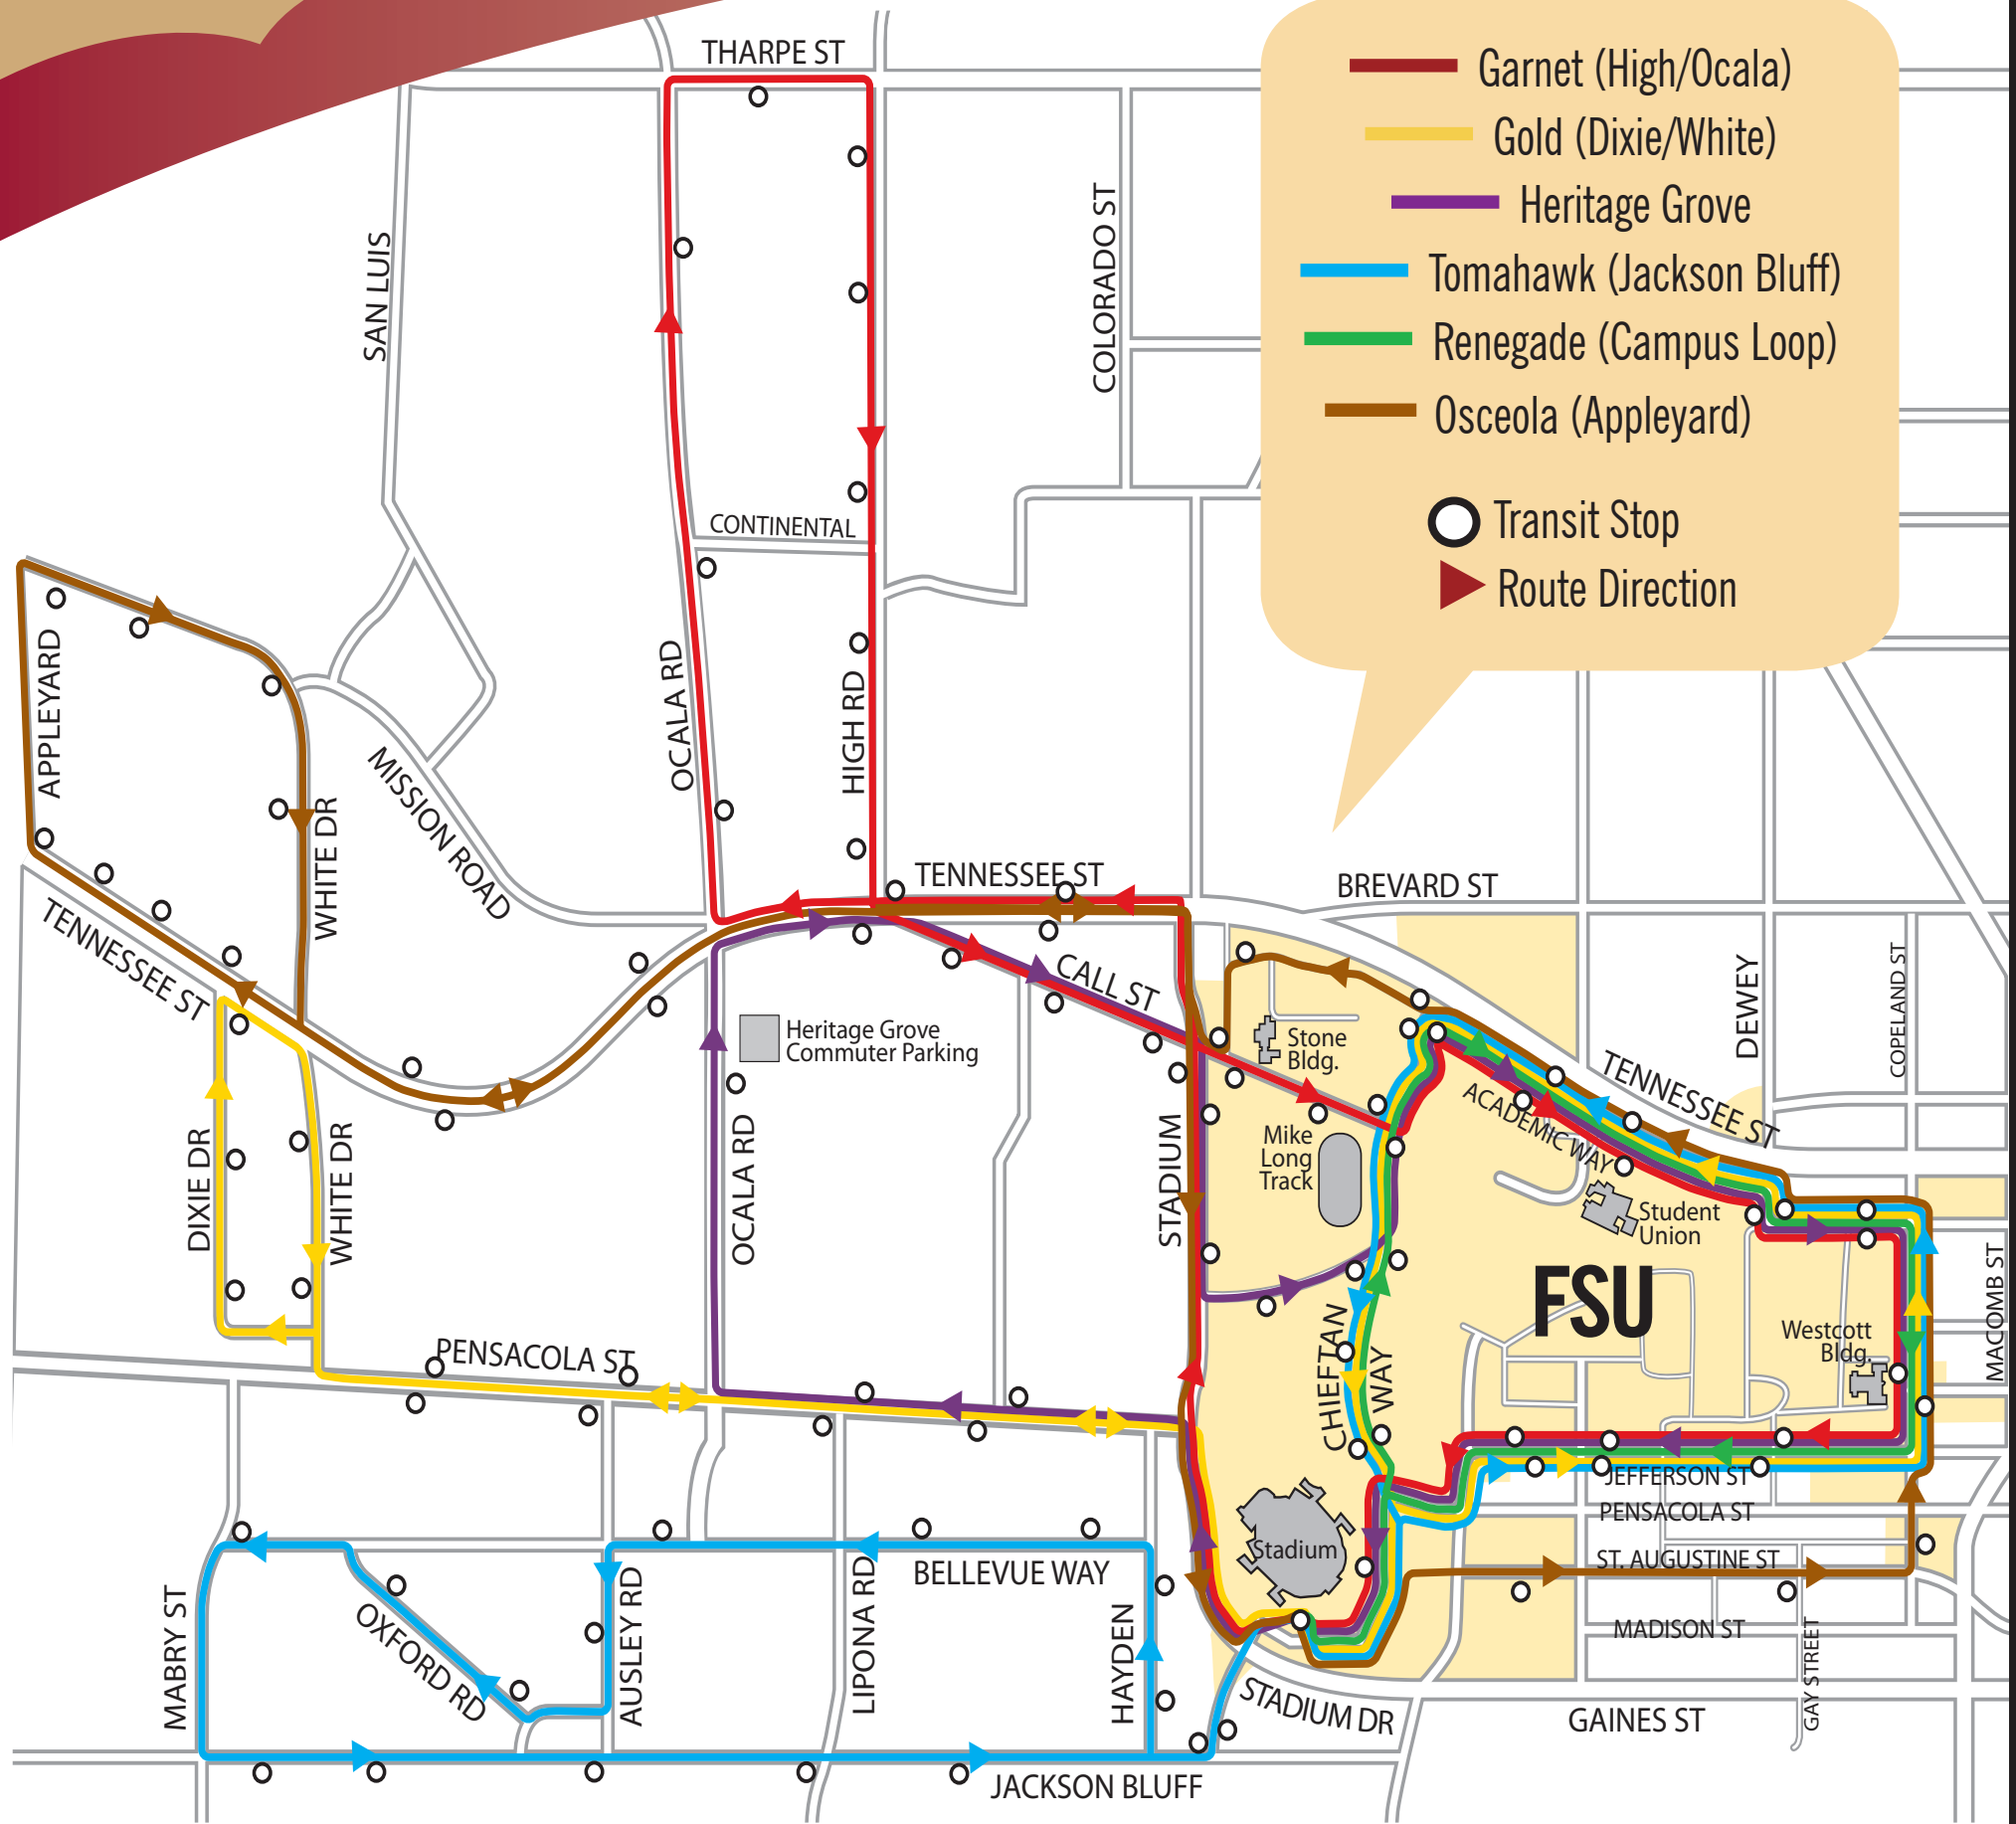

# SEMINOLE EXPRESS

**7:00am - 7:00pm (Fall/Spring)**

**7:00am - 5:00pm (Summer)**

POWERED BY *StarMetro*

& FSU Transportation & Parking Services