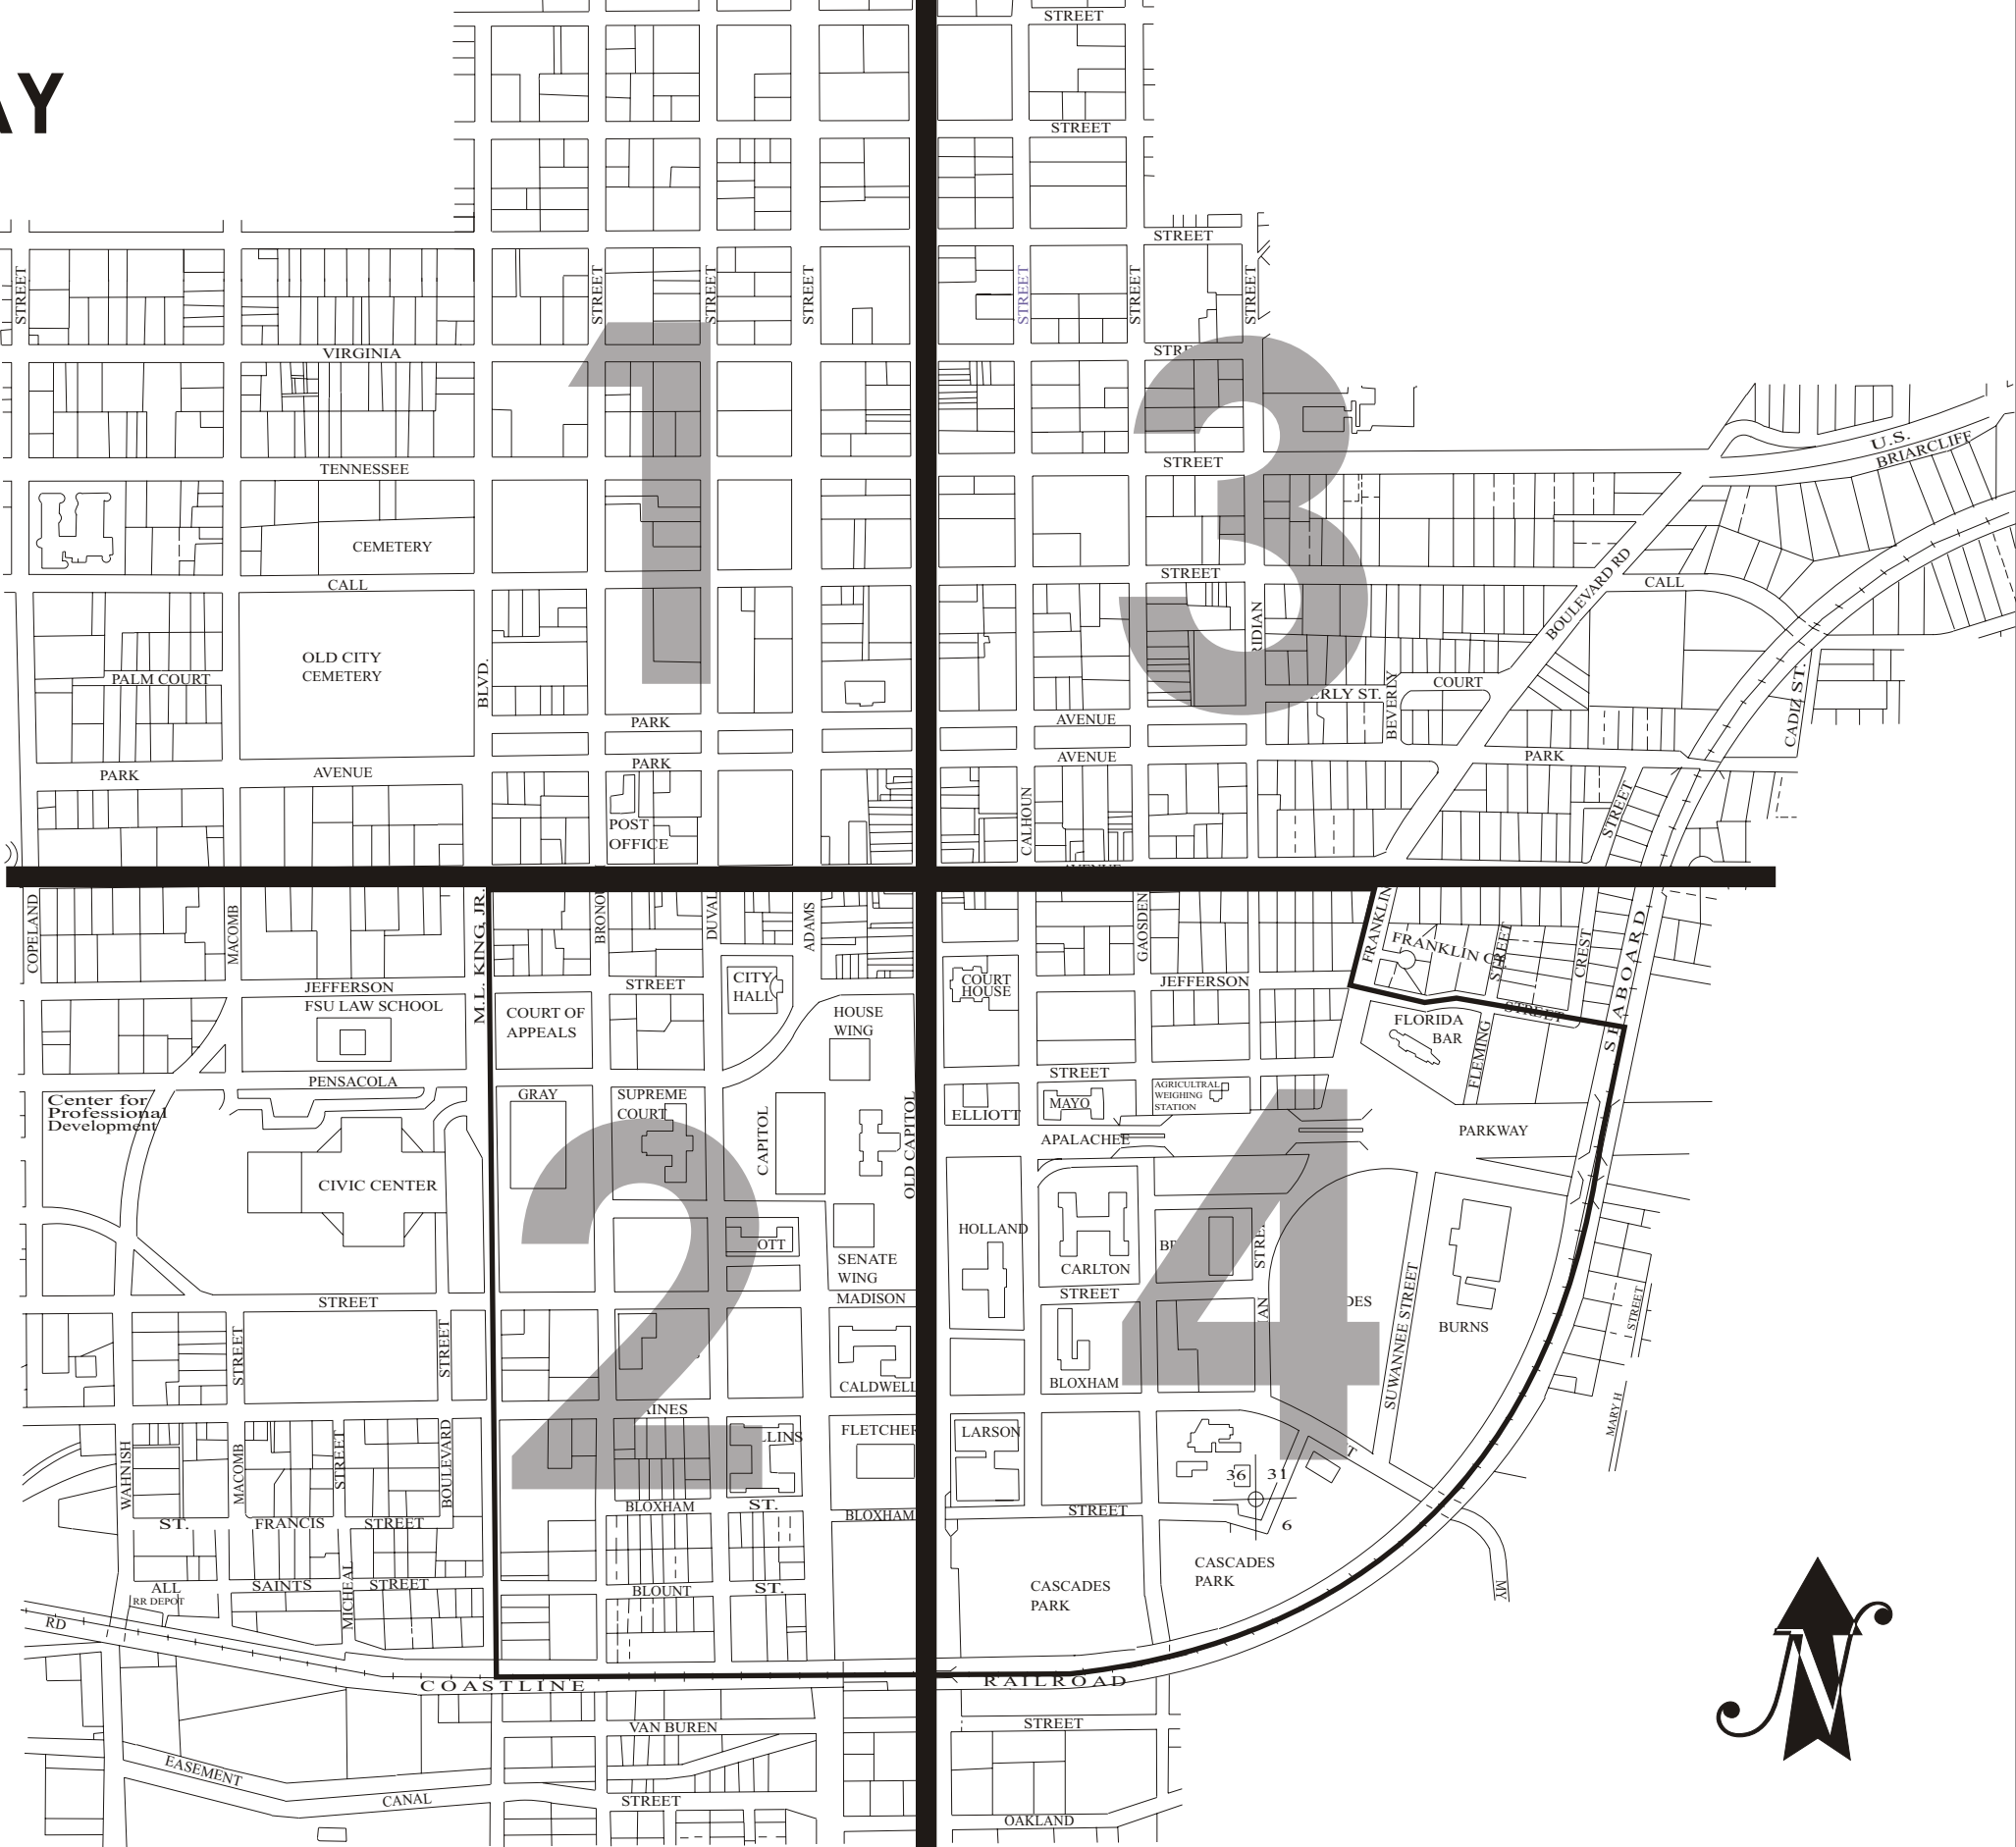

# SETBACK/ COVERAGE OVERLAY KEY MAP

Adopted  
2/26/03 LUS0044.cdr

Not To Scale  
GRAPHICS BY TALLAHASSEE - LEON COUNTY PLANNING DEPARTMENT