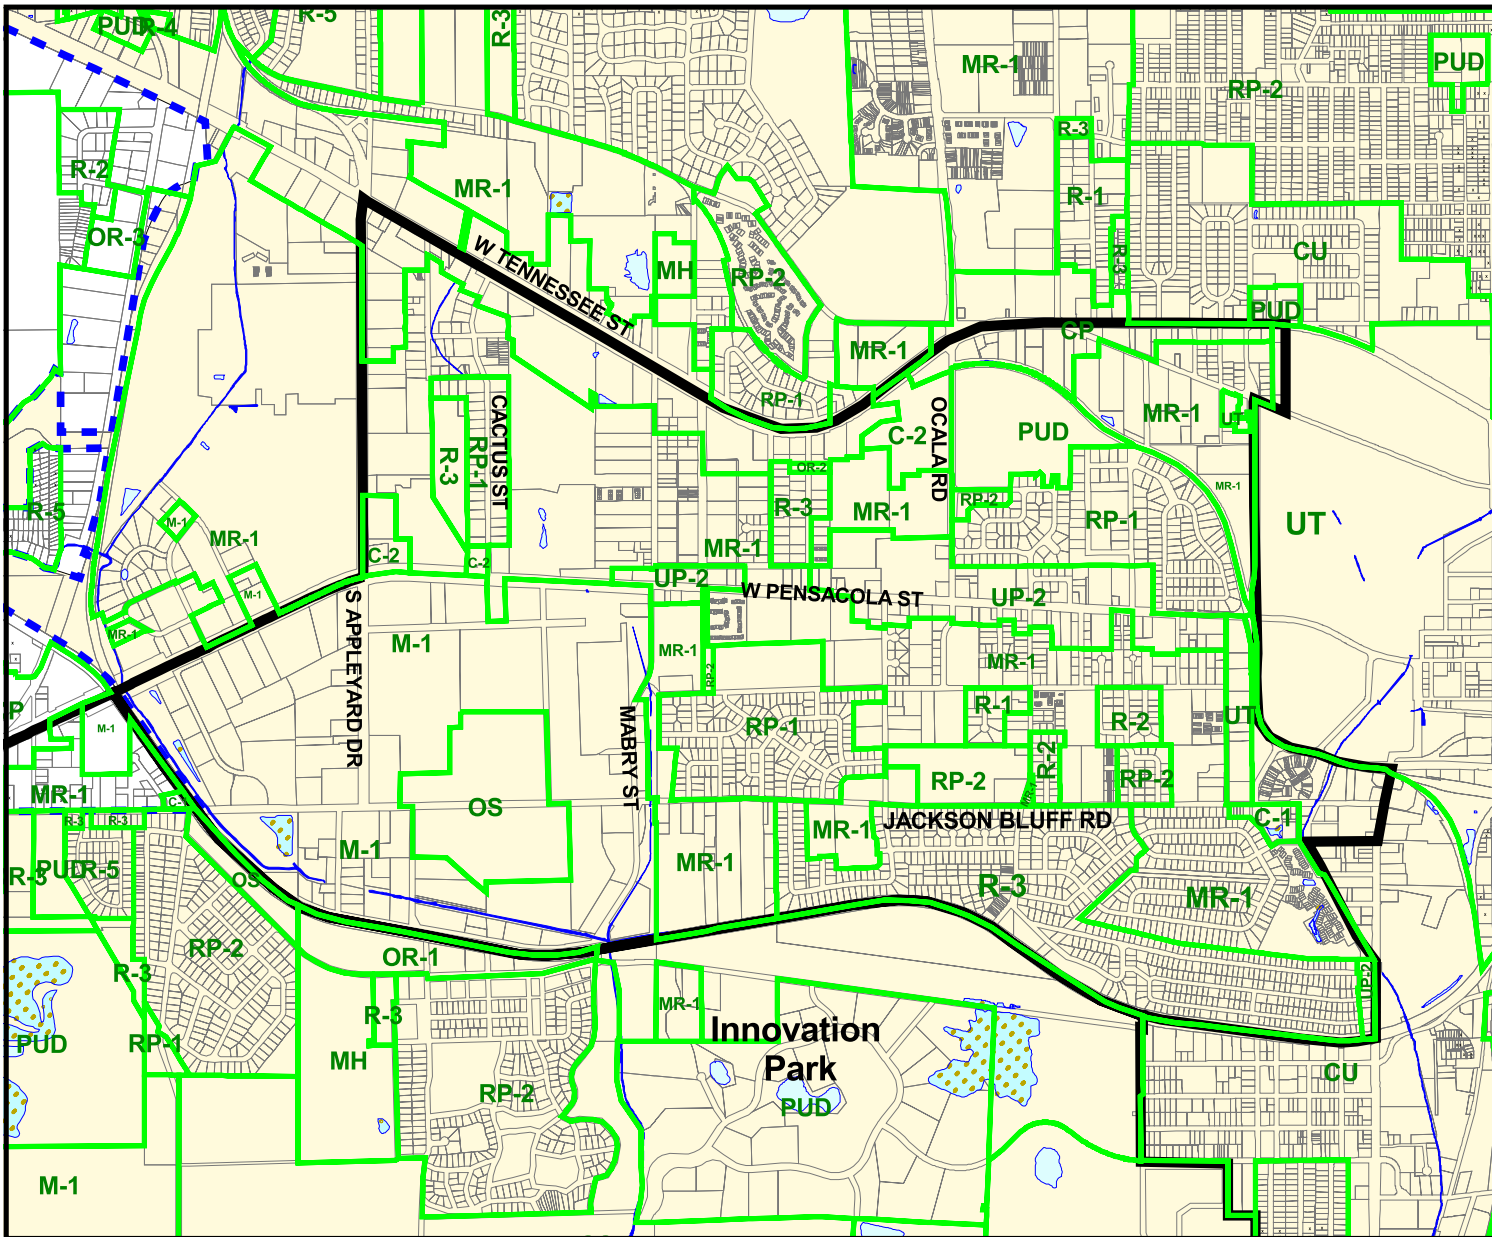

# West Pensacola Sector Study Area Zoning

**Legend**

- Zoning Boundaries
- Study Area Boundary
- Inside City Limits

**Water Features**

- Stream
- Lake
- Swamp

Date: 02/03/04