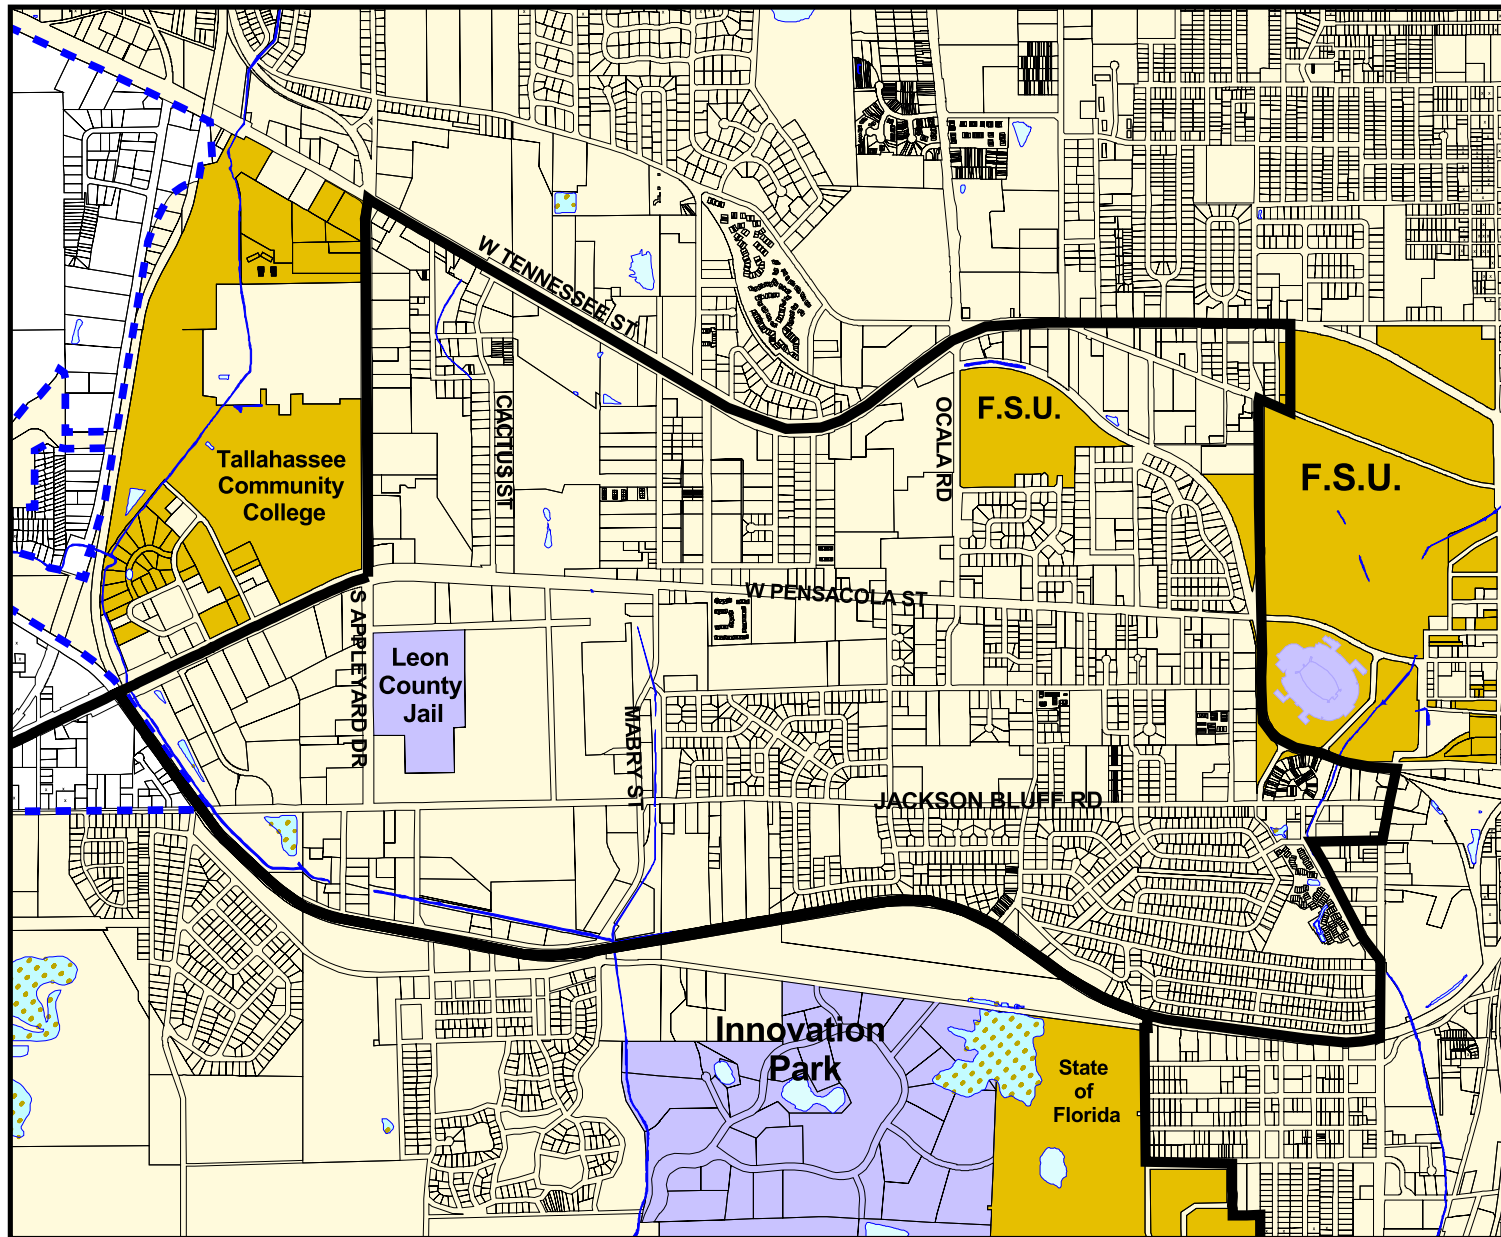

West Pensacola Sector Study Area

Legend

- Study Area Boundary
- Inside City Limits
- Water Features**
 - Stream
 - Lake
 - Swamp

Date: 12/14/04