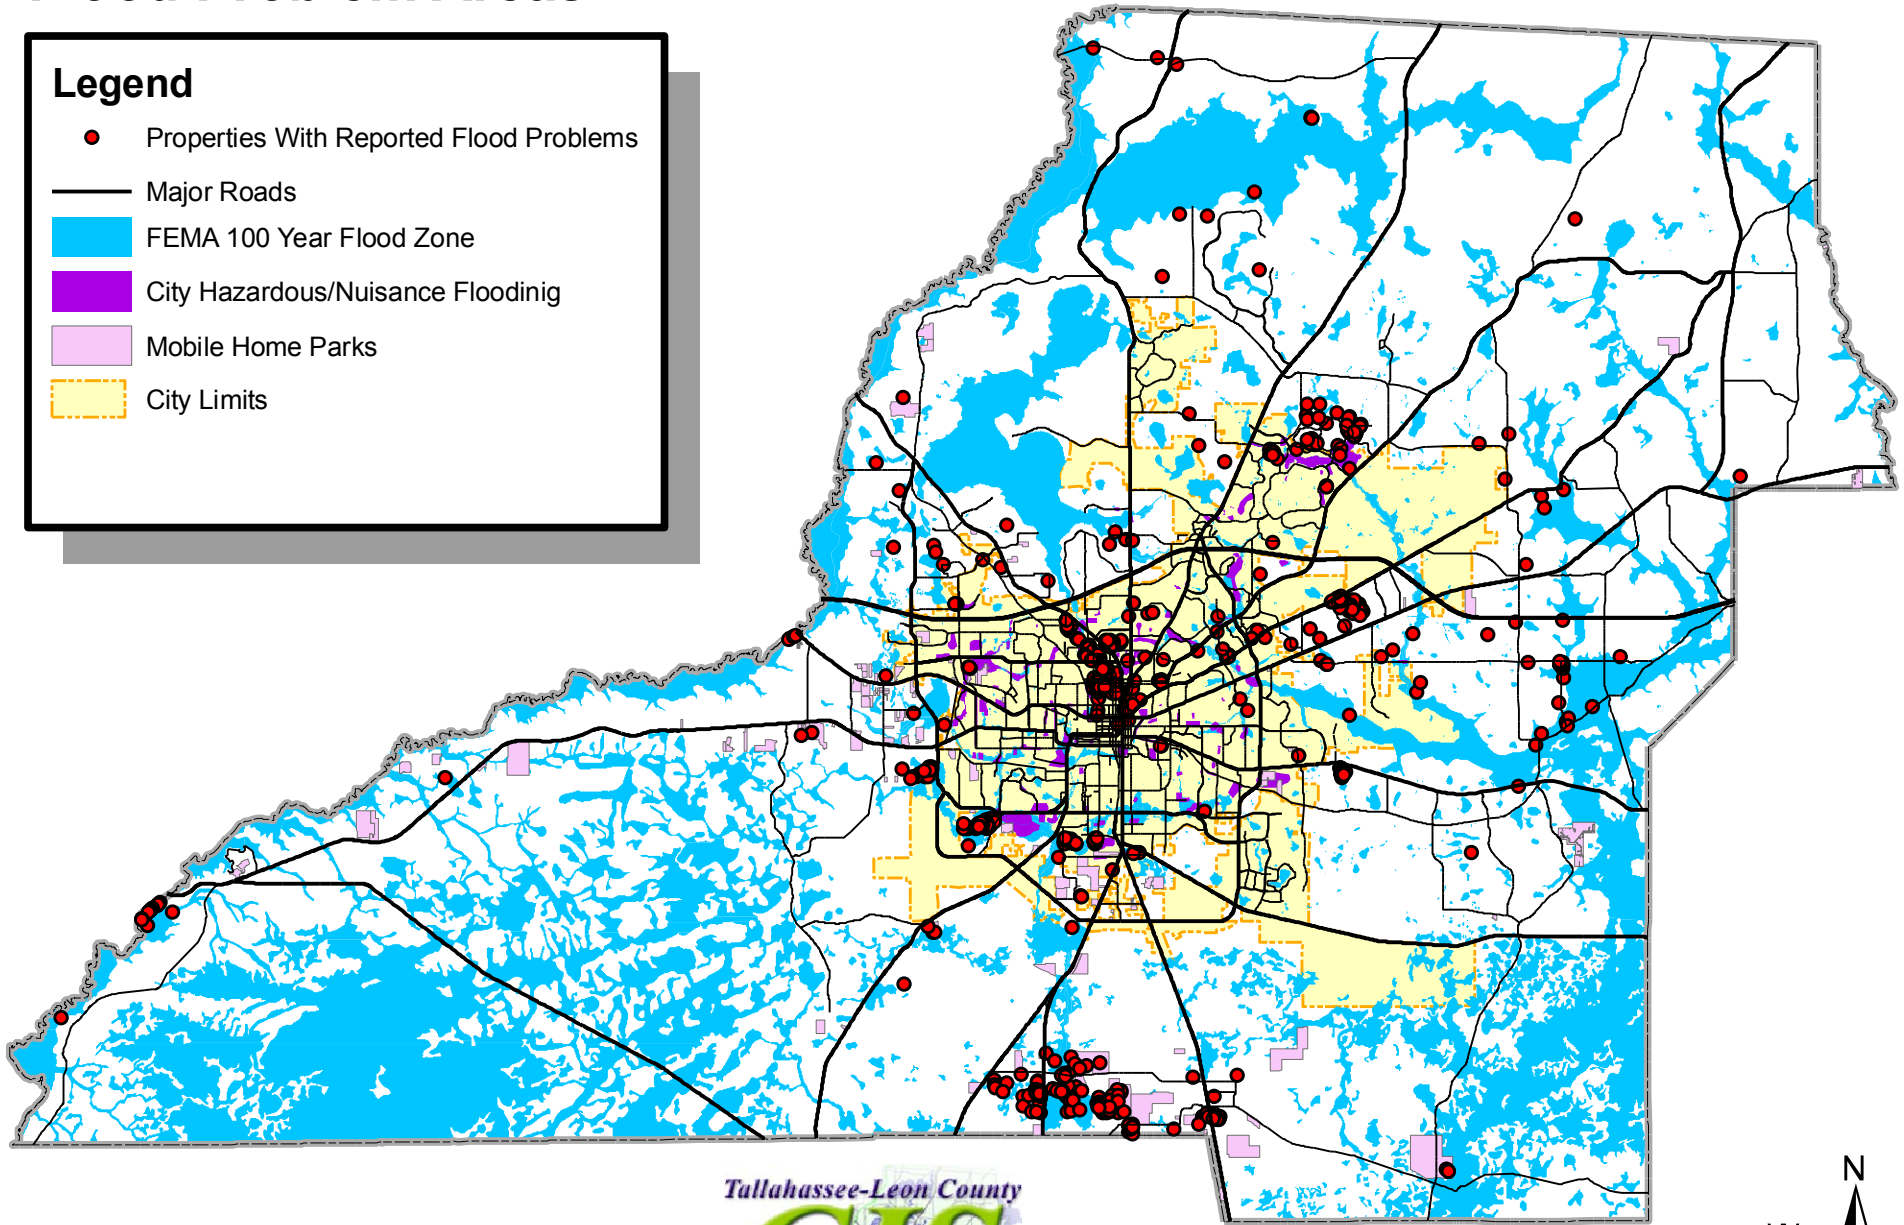

Map 1 Flood Problem Areas

Legend

- Properties With Reported Flood Problems
- Major Roads
- FEMA 100 Year Flood Zone
- City Hazardous/Nuisance Flooding
- Mobile Home Parks
- City Limits

Tallahassee-Leon County