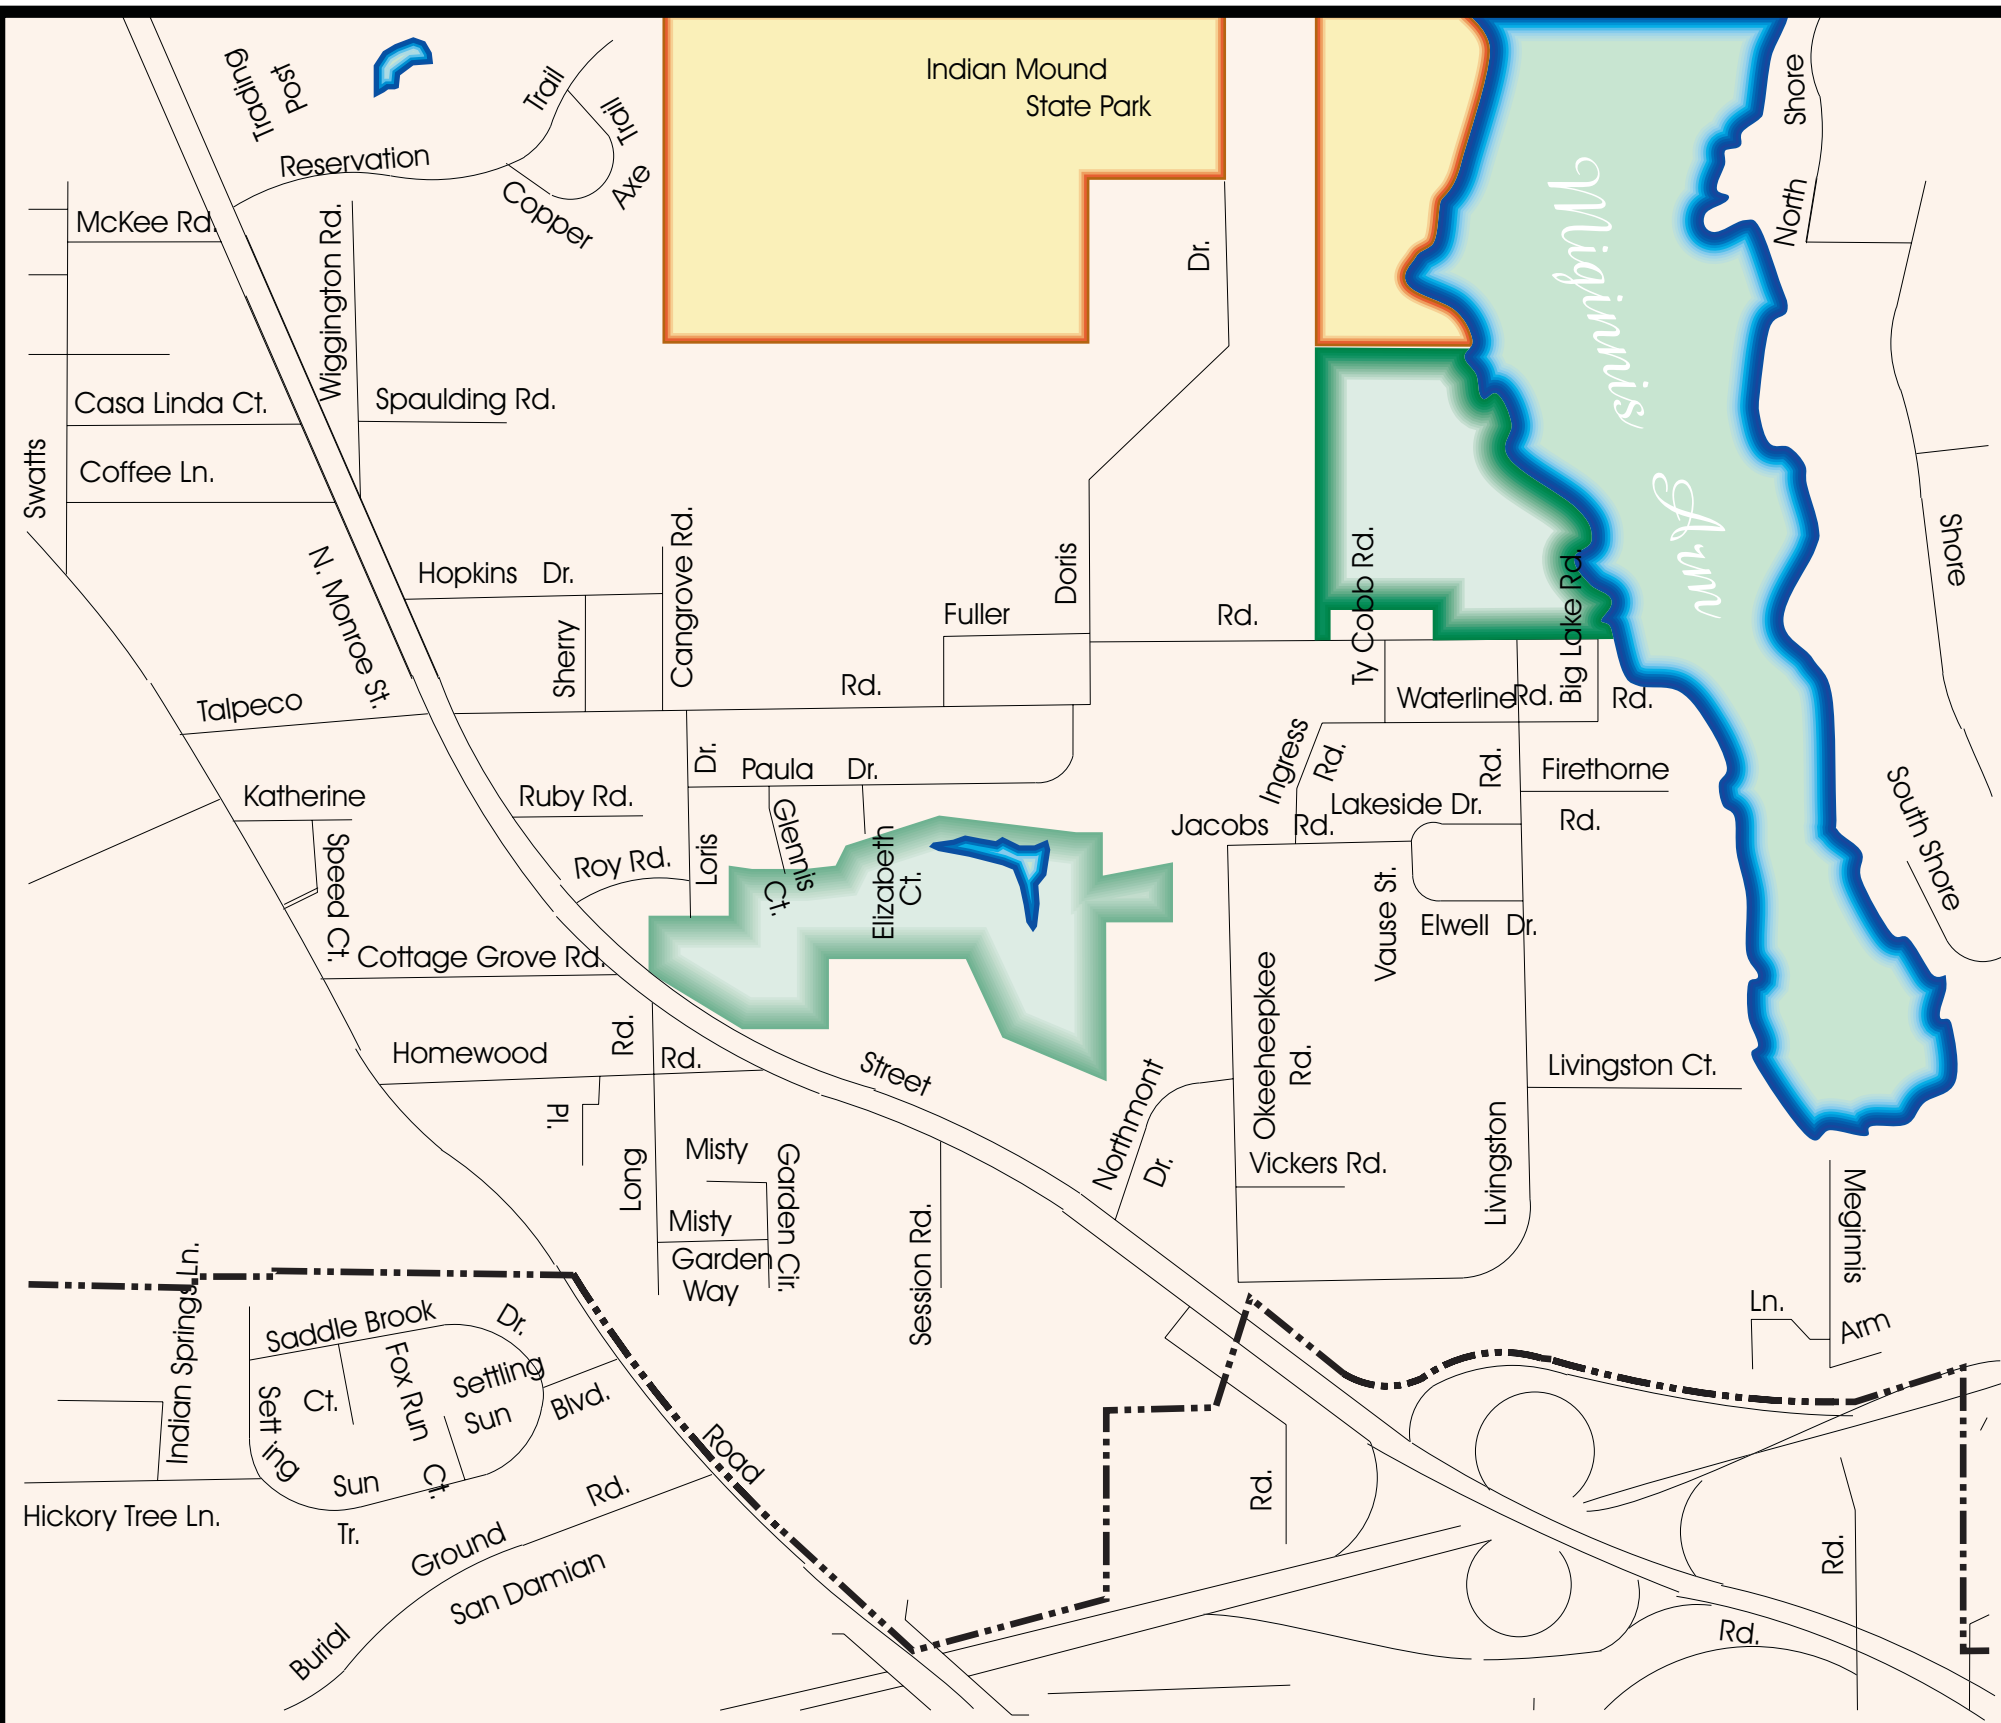

# OKEEHEEPKEE PRAIRIE AND GWYNDALE RAVINE

## LEGEND

-  **OKEEHEEPKEE PRAIRIE**
-  **GWYNDALE RAVINE**
-  **CITY LIMITS**
-  **INDIAN MOUNDS STATE PARK**

TALLAHASSEE-LEON COUNTY PLANNING DEPARTMENT