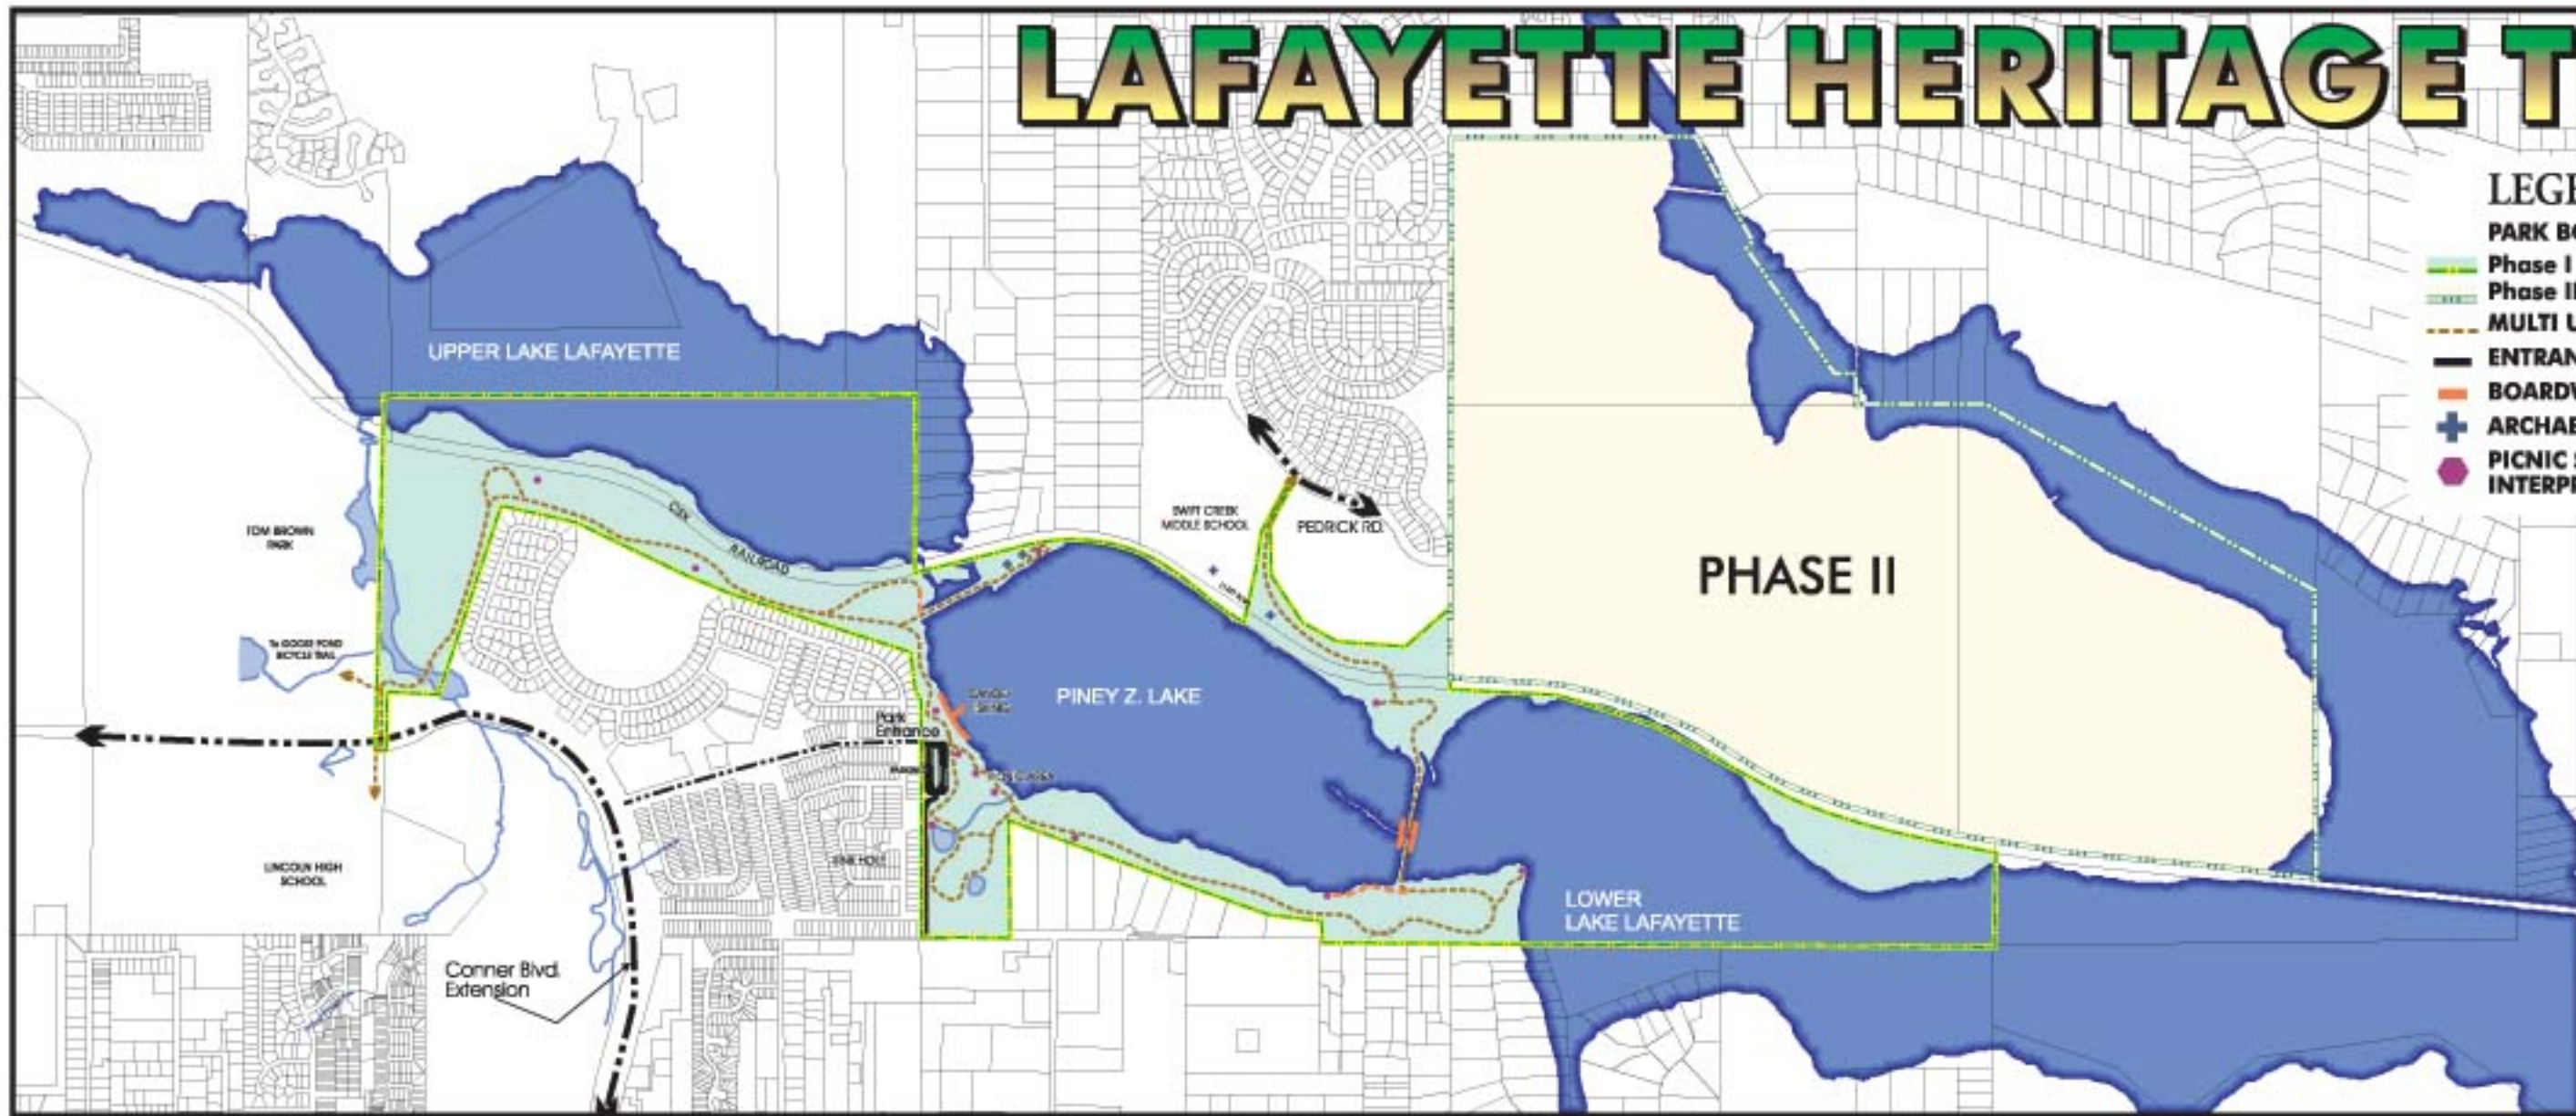

LAFAYETTE HERITAGE TRAIL

LEGEND

PARK BOUNDARY

Phase I

Phase II

MULTI USE TRAIL

ENTRANCE ROAD / PARKING

BOARDWALK

ARCHAEOLOGICAL SITE

PICNIC SHELTERS, OVERLOOKS

INTERPRETIVE SHELTER

PHASE II

UPPER LAKE LAFAYETTE

PINEY Z. LAKE

LOWER LAKE LAFAYETTE

TOM BROWN PARK

LINCOLN HIGH SCHOOL

Conner Blvd Extension

SWIFT CREEK MIDDLE SCHOOL

PEDRICK RD

Park Entrance