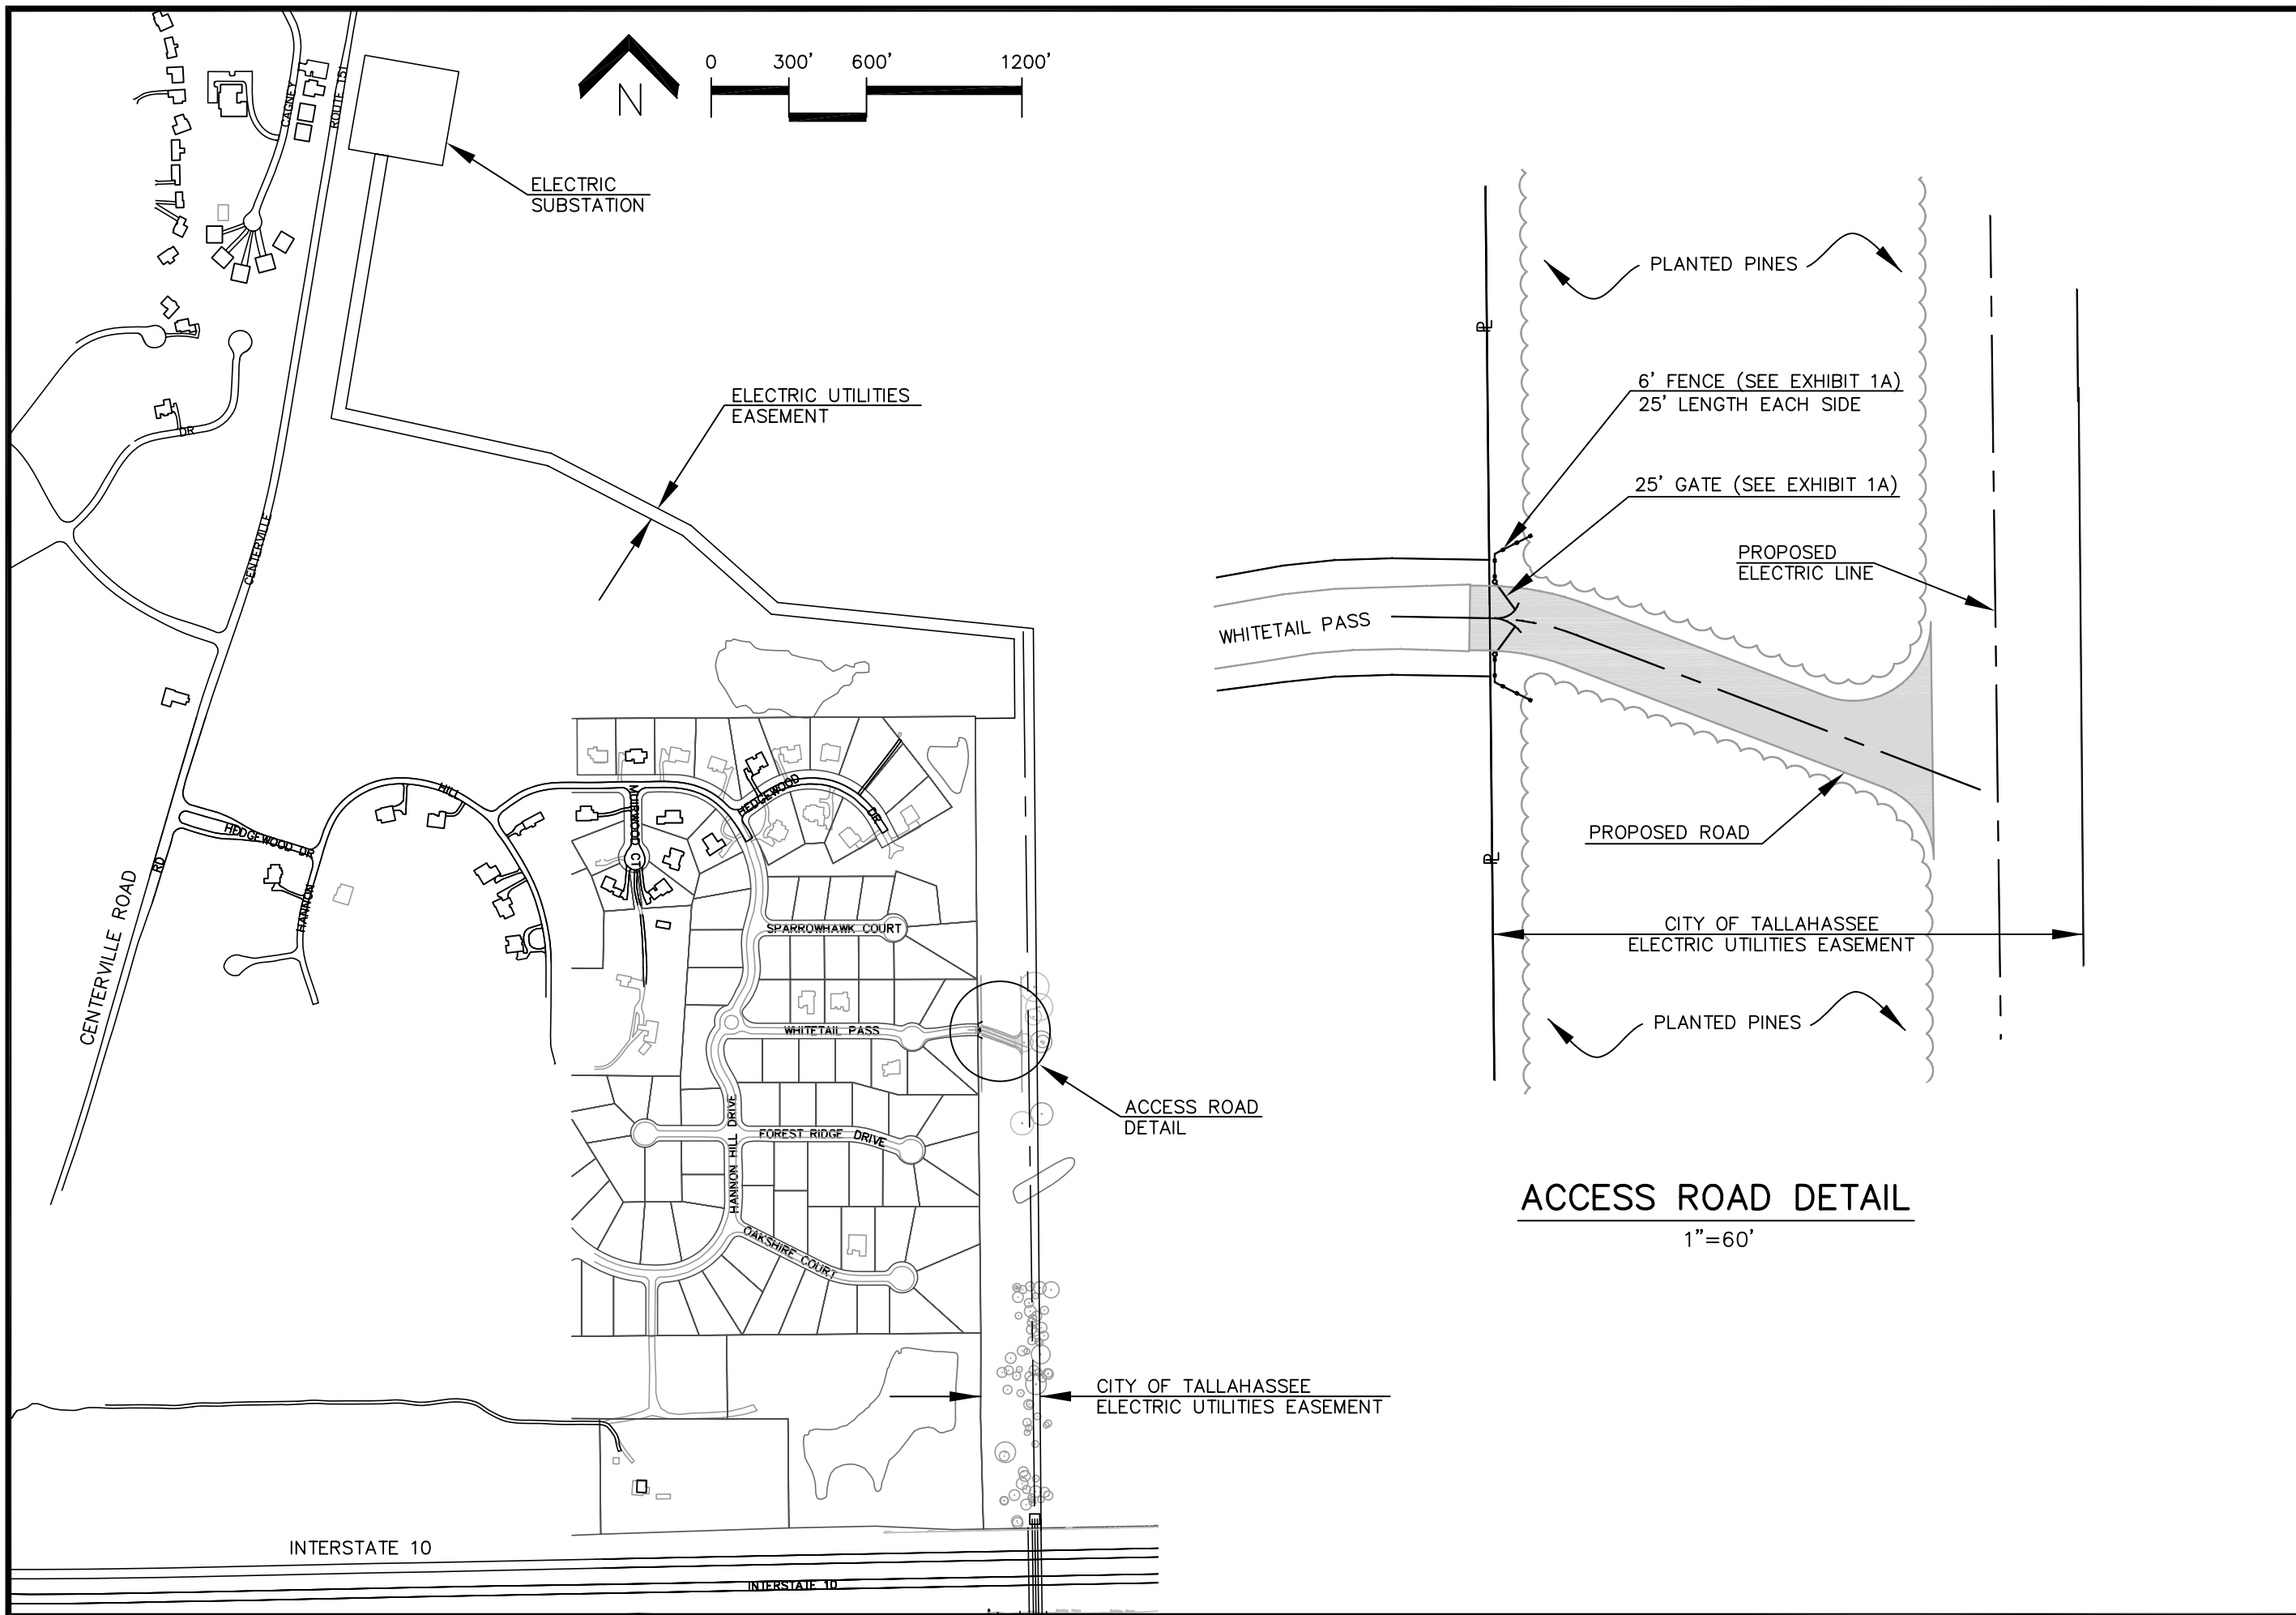

User: 22955  
H:\CIVIL\Welaunee Electric Line\miscmaps\Access-Road-Detail-Exhibit.dwg 11/03/2008 02:07:43 PM

NOVEMBER 2008

EXHIBIT 1

# WELAUNEE ELECTRIC LINE ACCESS ROAD

GATE DETAIL  
NTS

FENCE DETAIL  
NTS