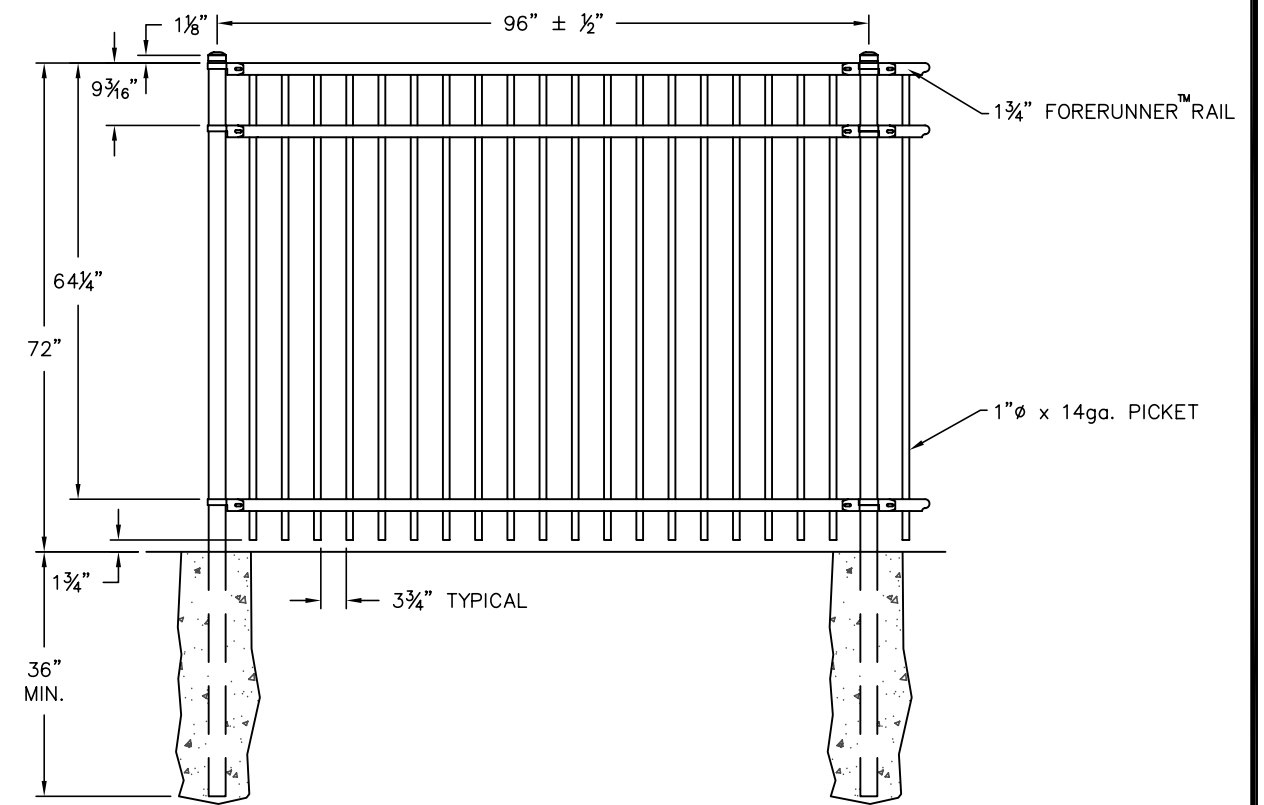

User: 22955  
H:\CIVIL\Welaunee Electric Line\miscmaps\Access-Road-Detail-Exhibit.dwg 11/03/2008 02:07:43 PM

NOVEMBER 2008

EXHIBIT 1

# WELAUNEE ELECTRIC LINE ACCESS ROAD

GATE DETAIL  
NTS

FENCE DETAIL  
NTS