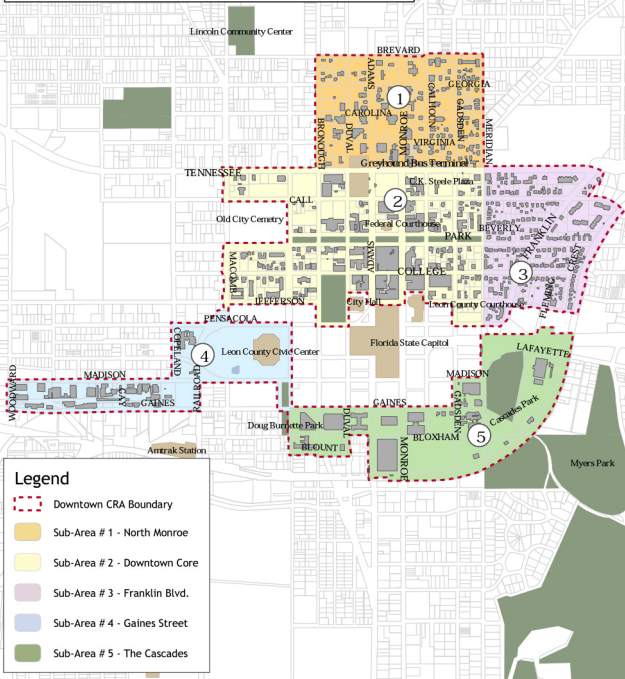

Figure 1: Sub - Areas Key Map

Sub-Areas Key Map

Downtown Community Redevelopment Plan
for the City of Tallahassee

1,000 500 0 1,000
Feet

Legend

- Downtown CRA Boundary
- Sub-Area # 1 - North Monroe
- Sub-Area # 2 - Downtown Core
- Sub-Area # 3 - Franklin Blvd.
- Sub-Area # 4 - Gaines Street
- Sub-Area # 5 - The Cascades