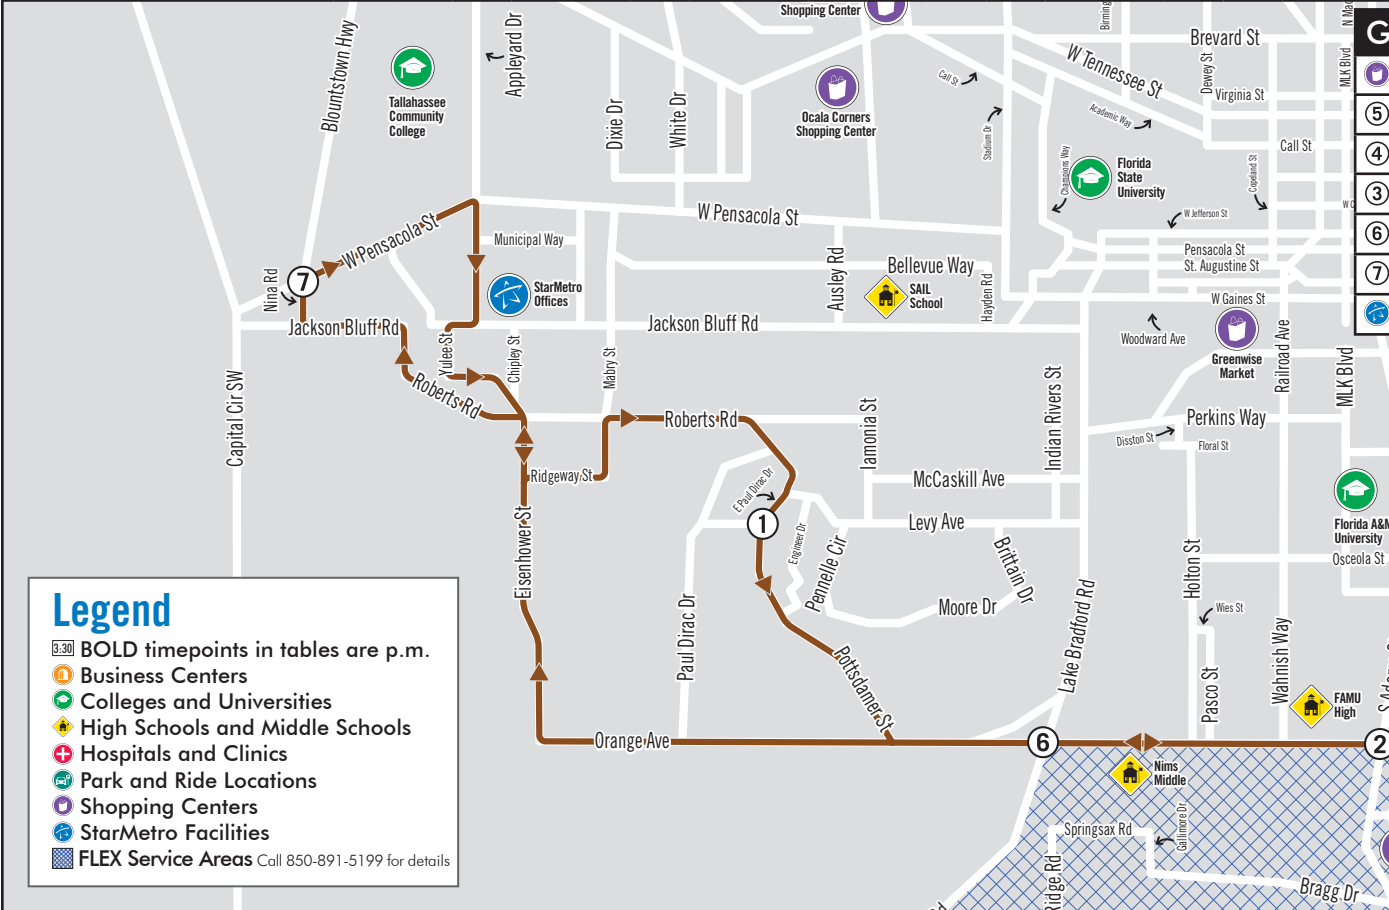

Live Oak Route (Mon-Fri)

Pensacola St., Innovation Park, Orange Ave., VA Clinic, Koger Center, Walmart Shopping Center
 Monday - Friday (5:40 a.m. - 7:49 p.m.) | Bus comes every: **45 min**

Going EAST (use this chart to head from left to right on the map) →

Going WEST (use this chart to head from right to left on the map) ←

Walmart Shopping Center	6:25	7:10	7:55	8:40	9:25	10:10	10:55	11:40	12:25	1:10	1:55	2:40	3:25	4:10	4:55	5:40	6:25	7:10
⑤ Apalachee Pkwy./Richview Rd.	6:30	7:15	8:00	8:45	9:30	10:15	11:00	11:45	12:30	1:15	2:00	2:45	3:30	4:15	5:00	5:45	6:30	7:15
④ Blair Stone Rd./Old St. Augustine Rd.	6:36	7:21	8:06	8:51	9:36	10:21	11:06	11:51	12:36	1:21	2:06	2:51	3:36	4:21	5:06	5:51	6:36	7:21
③ Orange Ave./Jim Lee Rd.	6:41	7:26	8:11	8:56	9:41	10:26	11:11	11:56	12:41	1:26	2:11	2:56	3:41	4:26	5:11	5:56	6:41	7:26
⑥ Orange Ave./Lake Bradford Rd.	6:48	7:33	8:18	9:03	9:48	10:33	11:18	12:03	12:48	1:33	2:18	3:03	3:48	4:33	5:18	6:03	6:48	7:33
⑦ W. Pensacola St./Nina Rd.	6:59	7:44	8:29	9:14	9:59	10:44	11:29	12:14	12:59	1:44	2:29	3:14	3:59	4:44	5:29	6:14	6:59	7:44
StarMetro Offices	7:04	7:49	8:34	9:19	10:04	10:49	11:34	12:19	1:04	1:49	2:34	3:19	4:04	4:49	5:34	6:19	7:04	7:49