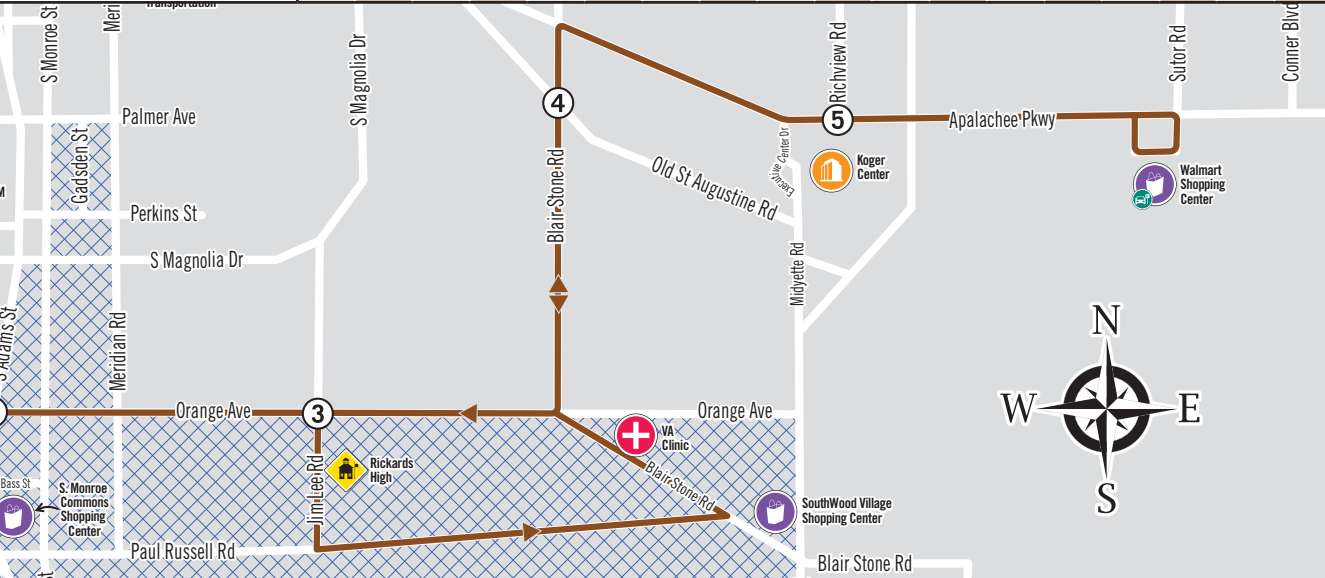

Live Oak Route (Mon-Fri)

Pensacola St., Innovation Park, Orange Ave., VA Clinic, Koger Center, Walmart Shopping Center
 Monday - Friday (5:40 a.m. - 7:49 p.m.) | Bus comes every: **45 min**

Going EAST (use this chart to head from left to right on the map) →

Going WEST (use this chart to head from right to left on the map) ←

Walmart Shopping Center	6:25	7:10	7:55	8:40	9:25	10:10	10:55	11:40	12:25	1:10	1:55	2:40	3:25	4:10	4:55	5:40	6:25	7:10
⑤ Apalachee Pkwy./Richview Rd.	6:30	7:15	8:00	8:45	9:30	10:15	11:00	11:45	12:30	1:15	2:00	2:45	3:30	4:15	5:00	5:45	6:30	7:15
④ Blair Stone Rd./Old St. Augustine Rd.	6:36	7:21	8:06	8:51	9:36	10:21	11:06	11:51	12:36	1:21	2:06	2:51	3:36	4:21	5:06	5:51	6:36	7:21
③ Orange Ave./Jim Lee Rd.	6:41	7:26	8:11	8:56	9:41	10:26	11:11	11:56	12:41	1:26	2:11	2:56	3:41	4:26	5:11	5:56	6:41	7:26
⑥ Orange Ave./Lake Bradford Rd.	6:48	7:33	8:18	9:03	9:48	10:33	11:18	12:03	12:48	1:33	2:18	3:03	3:48	4:33	5:18	6:03	6:48	7:33
⑦ W. Pensacola St./Nina Rd.	6:59	7:44	8:29	9:14	9:59	10:44	11:29	12:14	12:59	1:44	2:29	3:14	3:59	4:44	5:29	6:14	6:59	7:44
StarMetro Offices	7:04	7:49	8:34	9:19	10:04	10:49	11:34	12:19	1:04	1:49	2:34	3:19	4:04	4:49	5:34	6:19	7:04	7:49