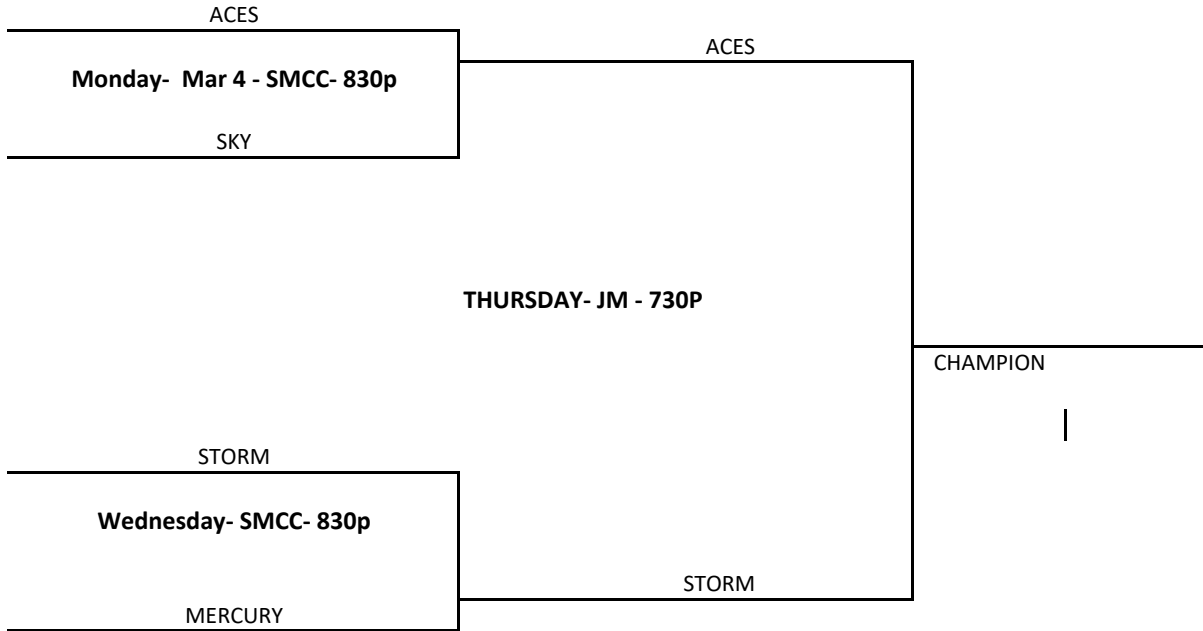

**TALLAHASSEE PARKS & RECREATION
2023-2024 YOUTH BASKETBALL
INTERMEDIATE GIRLS LEAGUE PLAYOFF BRACKET**

JG = Jake Gaither Community Center - 801 Bragg Drive
 JM = Jack McLean Community Center- 700 Paul Russell Rd.
 LG= Lawrence-Gragory Community Center- 1115 Dade St
 SM= Sue McCollum Community Center- 501 Ingleside Ave.
 DL= Deerlake Middle School- 9902 Deerlake West
 Mont= Montford Middle school- 5789 Pimilco Dr
 RAA= Raa Middle School- 401 West Tharpe ST.
 SC= Swift creek middle school- 2100 Pedrick Way